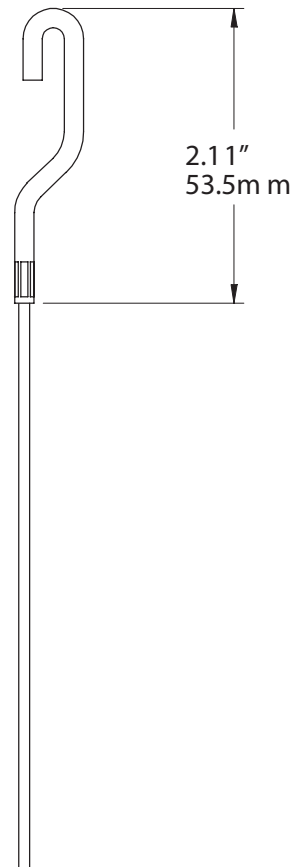

**J-END NYLON CORD  
C2001**

**WEIGHT CAPACITY**  
15 lbs.  
7 Kg

**LENGTH**  
48", 72", 96", 120"

**NOTE**  
This product is also available in colored Nylon, galvanized steel and stainless steel.

**ASHanging.com**  
866.935.6949