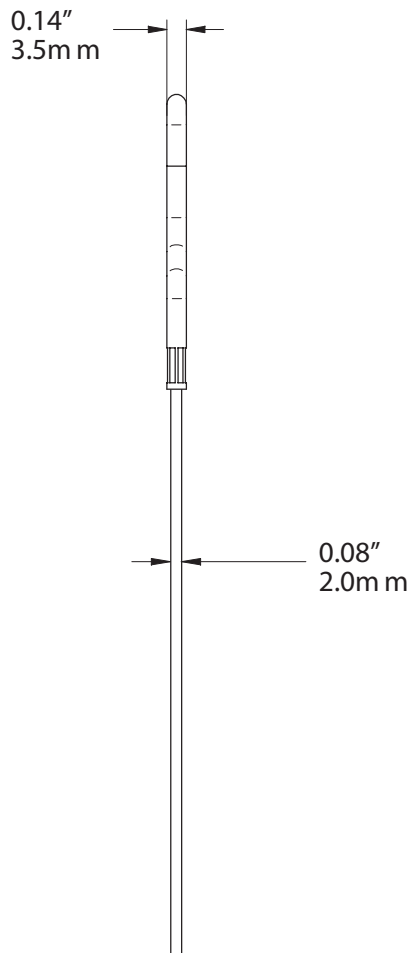

**J-END NYLON CORD  
C2001**

**WEIGHT CAPACITY**  
15 lbs.  
7 Kg

**LENGTH**  
48", 72", 96", 120"

**NOTE**  
This product is also available in colored Nylon, galvanized steel and stainless steel.

**ASHanging.com**  
866.935.6949