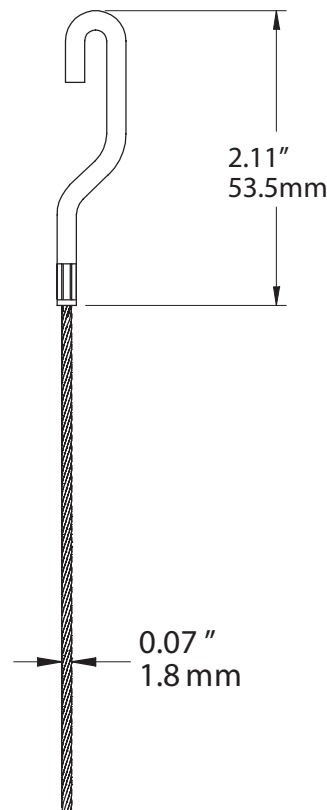

**J-END CABLE,
STAINLESS STEEL OR
GALVANIZED STEEL
C2001**

WEIGHT CAPACITY
45 lbs.
20.5 Kg

LENGTH
48", 72", 96", 120"

NOTE
This product is also available
in colored Nylon and
transparent Nylon

ASHanging.com
866.935.6949