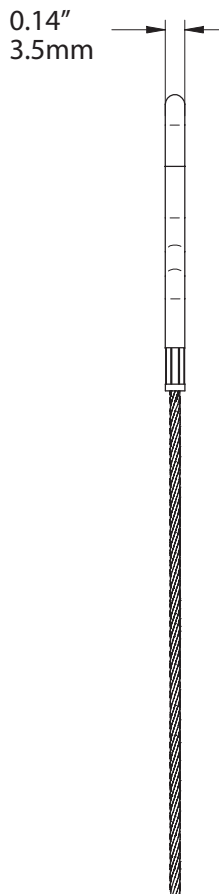

**J-END CABLE,
STAINLESS STEEL OR
GALVANIZED STEEL
C2001**

WEIGHT CAPACITY
45 lbs.
20.5 Kg

LENGTH
48", 72", 96", 120"

NOTE
This product is also available
in colored Nylon and
transparent Nylon

ASHanging.com
866.935.6949