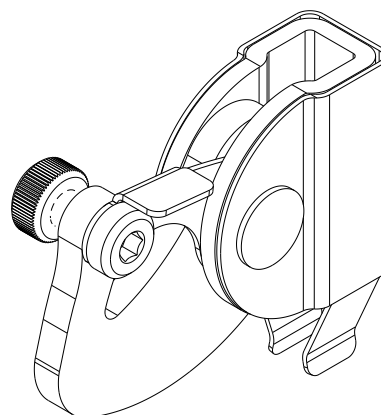

SECURE GALLERY CLASSIC HOOK
B1036

WEIGHT CAPACITY
110 lbs.
50 Kg

COMPATIBILITY
All the company's rods

ASHanging.com
866.935.6949