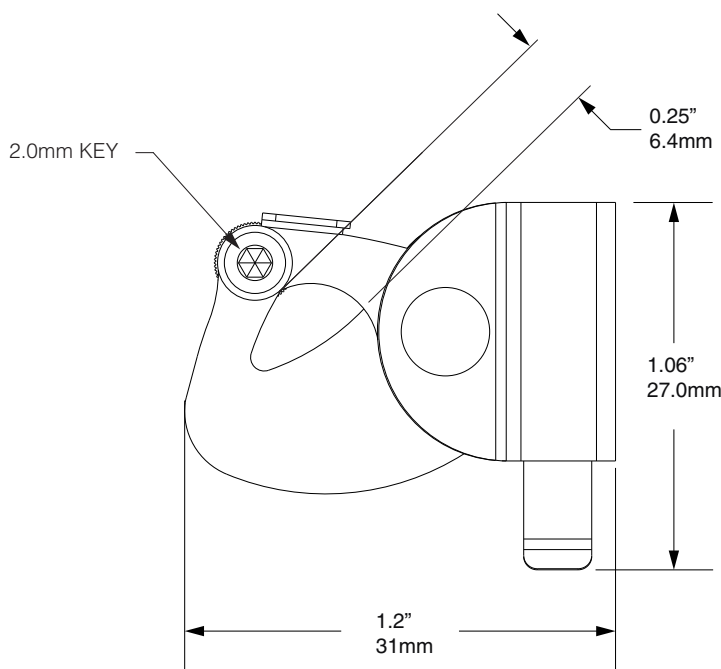

SECURE GALLERY CLASSIC HOOK
B1036

WEIGHT CAPACITY
110 lbs.
50 Kg

COMPATIBILITY
All the company's rods

ASHanging.com
866.935.6949