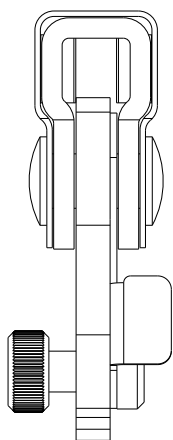

SECURE GALLERY CLASSIC HOOK
B1036

WEIGHT CAPACITY
110 lbs.
50 Kg

COMPATIBILITY
All the company's rods

ASHanging.com
866.935.6949