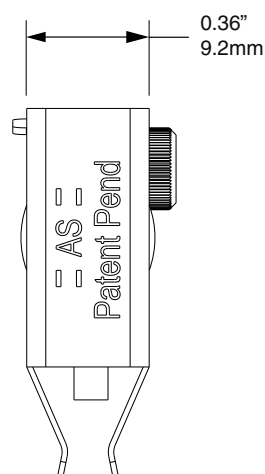

SECURE GALLERY CLASSIC HOOK
B1036

WEIGHT CAPACITY
110 lbs.
50 Kg

COMPATIBILITY
All the company's rods

ASHanging.com
866.935.6949