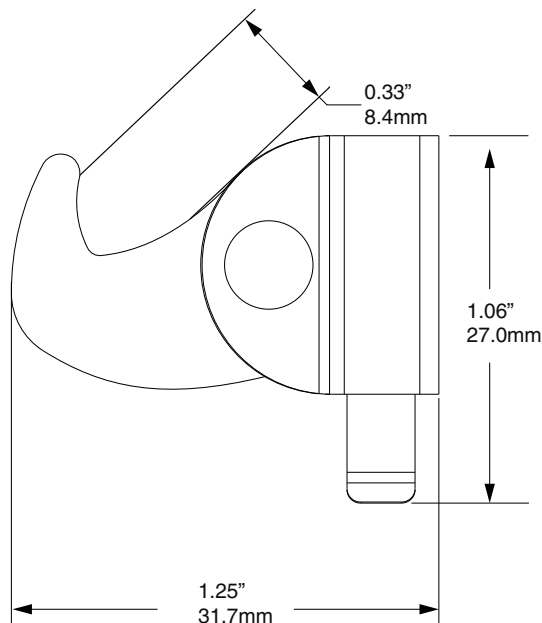

GALLERY CLASSIC HOOK B1035

WEIGHT CAPACITY 110 lbs. 50 Kg

COMPATIBILITY All the company's rods

ASHanging.com 866.935.6949