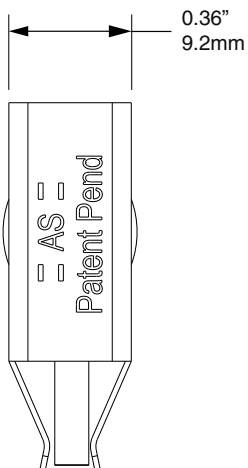

GALLERY CLASSIC HOOK B1035

WEIGHT CAPACITY 110 lbs. 50 Kg

COMPATIBILITY All the company's rods

ASHanging.com 866.935.6949