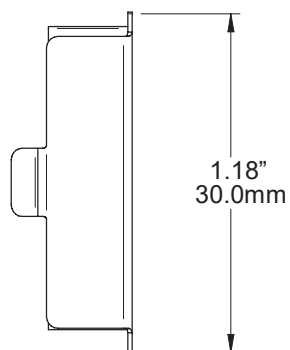

**WALL TRACK
END-CAP**

B1030

FINISH

Silver, Champagne, White,
Black

ASHanging.com
866.935.6949