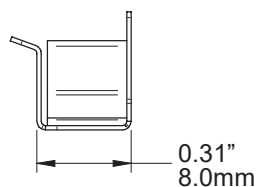

**WALL TRACK
END-CAP**

B1030

FINISH

Silver, Champagne, White,
Black

ASHanging.com
866.935.6949