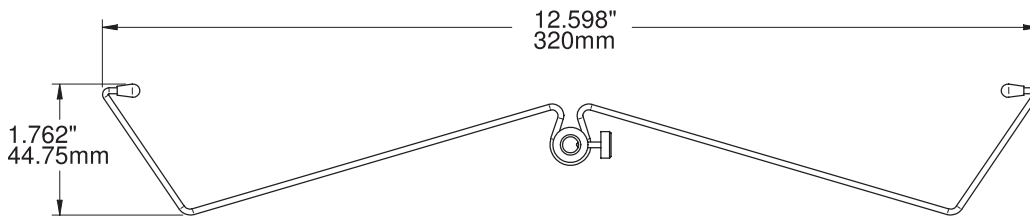

FRAME STABILIZER,
LARGE (FOR RODS)
B1016CA

ASHanging.com
866.935.6949