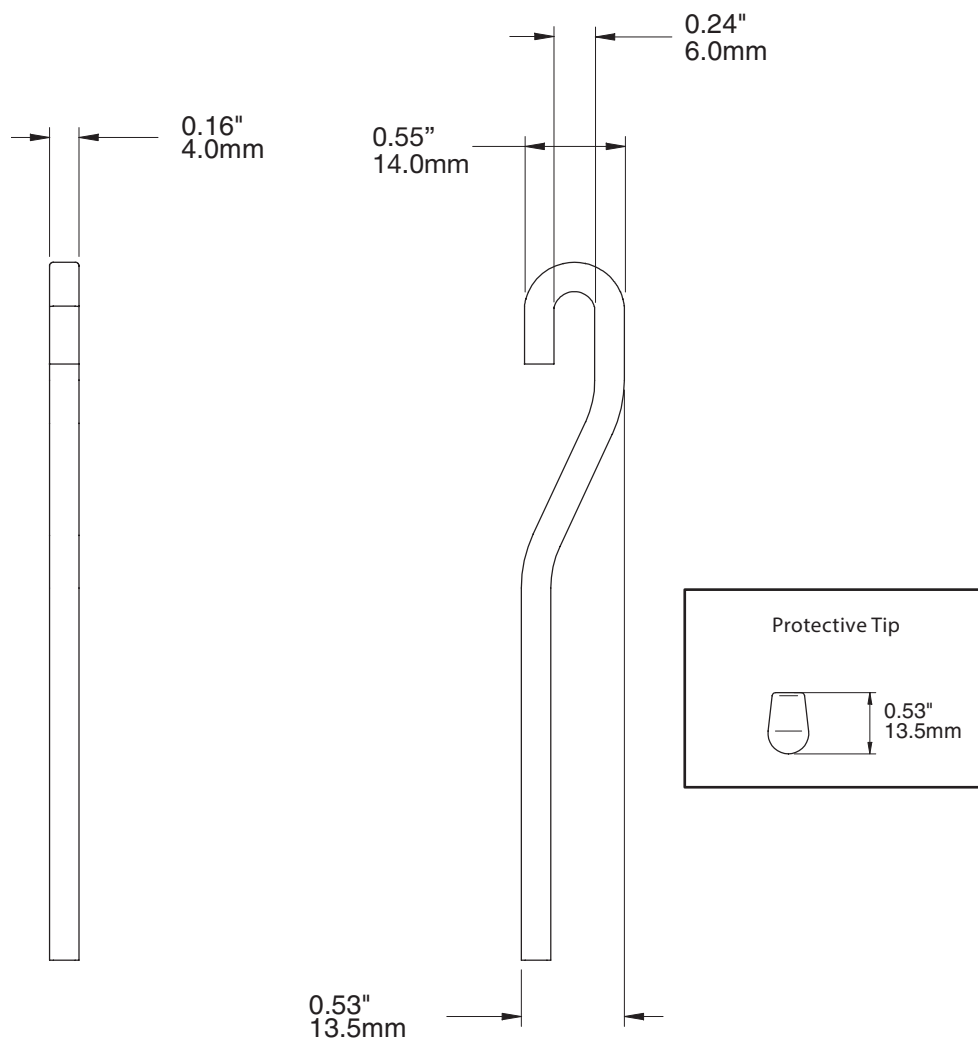

**J-END ROD,
ALUMINUM
B1005**

WEIGHT CAPACITY
70 lbs.
32 Kg

FINISH
Anodized: Silver Satin,
Champagne, Gold

LENGTH
24", 48", 60", 72"

ASHanging.com
866.935.6949