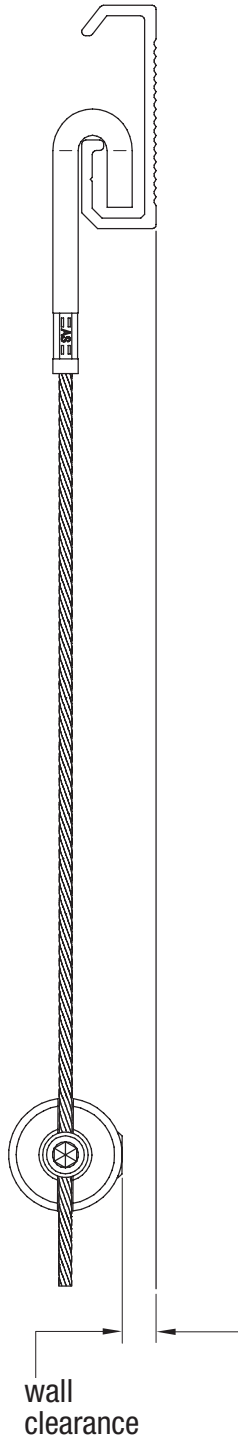

**TRACK & CABLE COMBINATION TO WALL CLEARANCE**

TRACK AND CABLE COMBINATION		Econo Side Clamps	Pro Side Clamps			Top Clamps		
			Small	Medium	Large	Small	Medium	Large
Click Rail	Twist-End	●	●	●	●	●	●	●
	T-End	●	●	●	●	●	●	●
Wall Track	P-End	●	●	●	●	●	●	●
	C-End	●	●	●	●	●	●	●
Ceiling Track (Open Face)	P-End	●	●	●	●	●	●	●
	C-End	●	●	●	●	●	●	●
Ceiling Track (Closed Face)	P-End	●	●	●	●	●	●	●
	C-End	●	●	●	●	●	●	●
Contempo® Track	P-End	●	●	●	●	●	●	●
	C-End	●	●	●	●	●	●	●
Display Reveal	P-End	●	●	●	●	●	●	●
Articulated Pier	w/o Plate	●	●	●	●	●	●	●
	w/ Plate	●	●	●	●	●	●	●

Note: Table is based on conditions where the lower end of cable is held in tension with a combination that matches the upper track and cable.

**Key**

- Compatible
- Combination where cable fitting (clamp) just touches wall