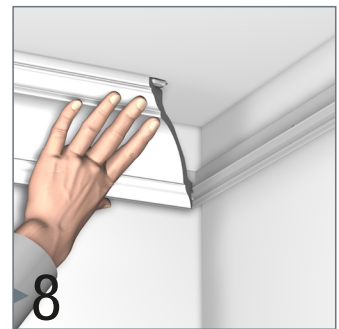

Deco Rail Track  
12.5 lb per linear foot (18 Kg/m)  
A1090

Hang with the Best®

If you have any questions, please call our Customer Service Center at 866-935-6949.

ASHanging.com  
866.935.6949

© 2020 AS Hanging Display Systems  
All rights reserved, k3001