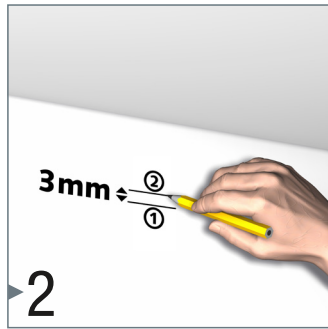

Deco Rail Track  
12.5 lb per linear foot (18 Kg/m)  
A1090

Hang with the Best®

If you have any questions, please call our Customer Service Center at 866-935-6949.

ASHanging.com  
866.935.6949

© 2020 AS Hanging Display Systems  
All rights reserved, k3001