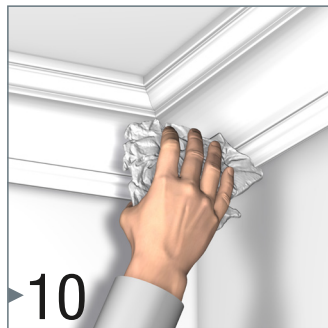

Deco Rail Track  
12.5 lb per linear foot (18 Kg/m)  
A1090

Hang with the Best®

If you have any questions, please call our Customer Service Center at 866-935-6949.

ASHanging.com  
866.935.6949

© 2020 AS Hanging Display Systems  
All rights reserved, k3001