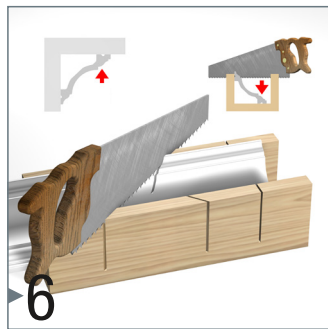

Deco Rail Track  
12.5 lb per linear foot (18 Kg/m)  
A1090

Hang with the Best®

If you have any questions, please call our Customer Service Center at 866-935-6949.

ASHanging.com  
866.935.6949

© 2020 AS Hanging Display Systems  
All rights reserved, k3001