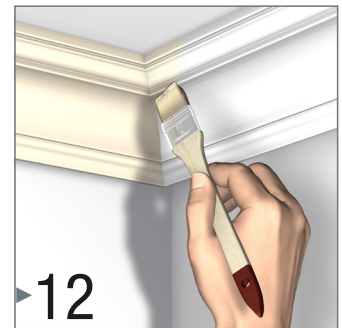

Deco Rail Track
20 lb per linear foot (30 Kg/m)
A1090

Hang with the Best®

If you have any questions, please call our Customer Service Center at 866-935-6949.

ASHanging.com
866.935.6949

© 2021 AS Hanging Display Systems
All rights reserved,
21D-27