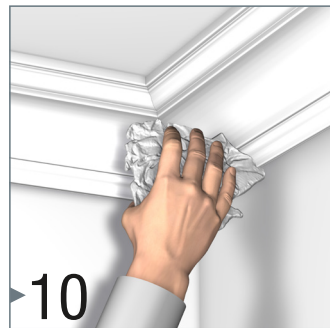

Deco Rail Track
20 lb per linear foot (30 Kg/m)
A1090

Hang with the Best®

If you have any questions, please call our Customer Service Center at 866-935-6949.

ASHanging.com
866.935.6949

© 2021 AS Hanging Display Systems
All rights reserved,
21D-27