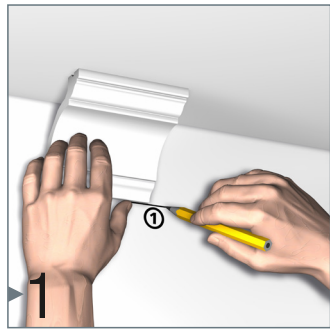

Deco Rail Track
20 lb per linear foot (30 Kg/m)
A1090

Hang with the Best®

If you have any questions, please call our Customer Service Center at 866-935-6949.

ASHanging.com
866.935.6949

© 2021 AS Hanging Display Systems
All rights reserved,
21D-27