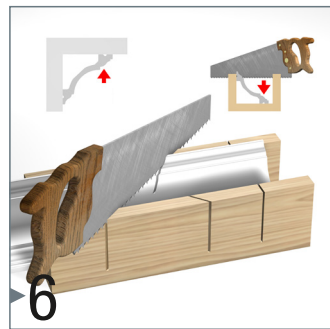

Deco Rail Track
20 lb per linear foot (30 Kg/m)
A1090

Hang with the Best®

If you have any questions, please call our Customer Service Center at 866-935-6949.

ASHanging.com
866.935.6949

© 2021 AS Hanging Display Systems
All rights reserved,
21D-27