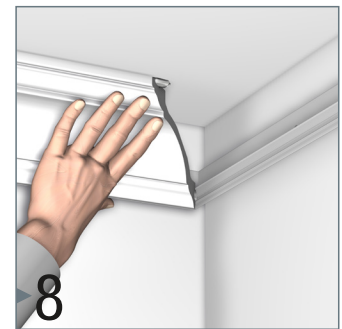

Deco Rail Track
20 lb per linear foot (30 Kg/m)
A1090

Hang with the Best®

If you have any questions, please call our Customer Service Center at 866-935-6949.

ASHanging.com
866.935.6949

© 2021 AS Hanging Display Systems
All rights reserved,
21D-27