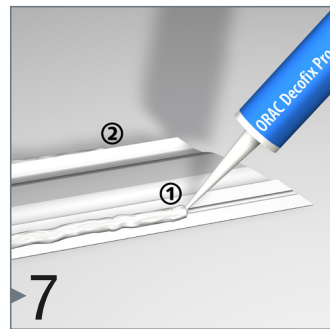

Deco Rail Track
20 lb per linear foot (30 Kg/m)
A1090

Hang with the Best®

If you have any questions, please call our Customer Service Center at 866-935-6949.

ASHanging.com
866.935.6949

© 2021 AS Hanging Display Systems
All rights reserved,
21D-27