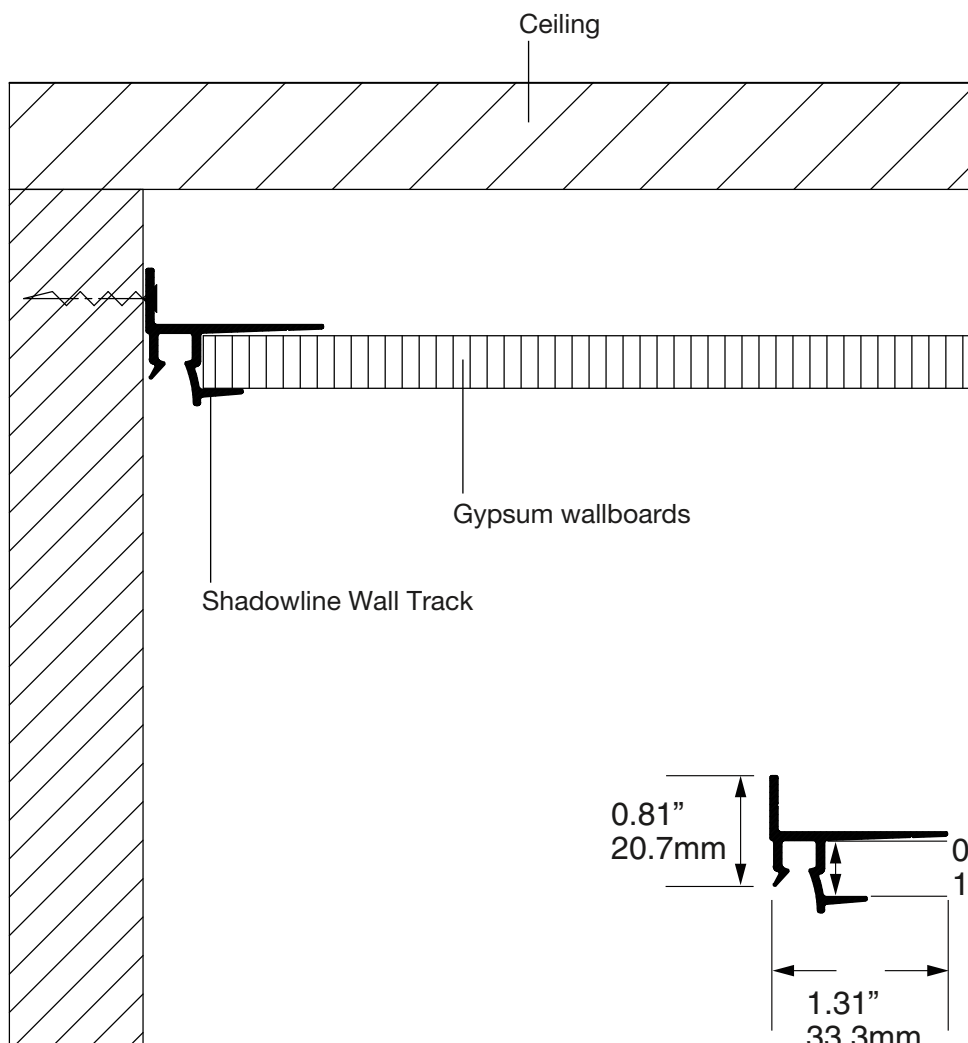

SHADOWLINE WALL TRACK
A1086HF

WEIGHT CAPACITY
20 lb/ft (30 kg/m)

FINISH
Painted white

NOTE
Includes eight (8x) each #6 x 1.25" screws, TripleGrip™ anchors

ASHanging.com
866.935.6949