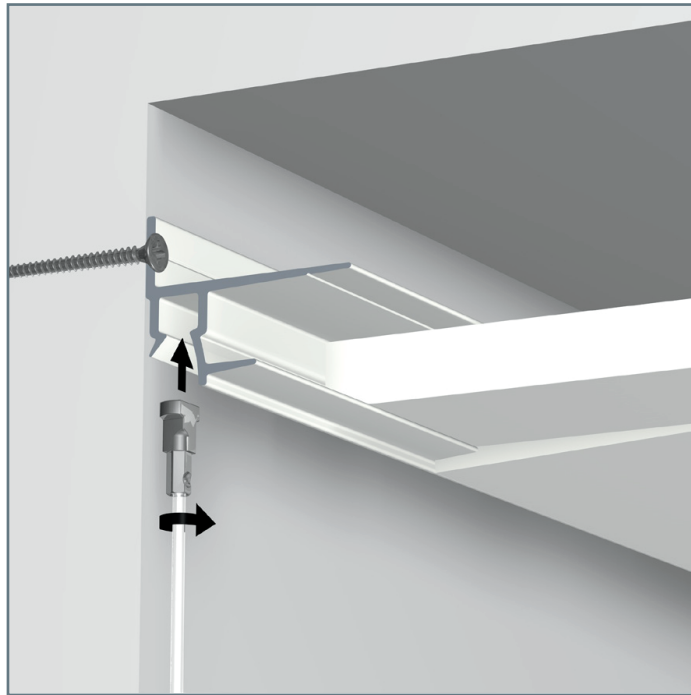

**Shadowline Wall Track**

12.5 lb per linear foot (18 Kg/m)

**A1086HF**

**Hang with the Best<sup>®</sup>**

If you have any questions, please call our Customer Service Center at 866-935-6949.

**ASHanging.com**  
**866.935.6949**