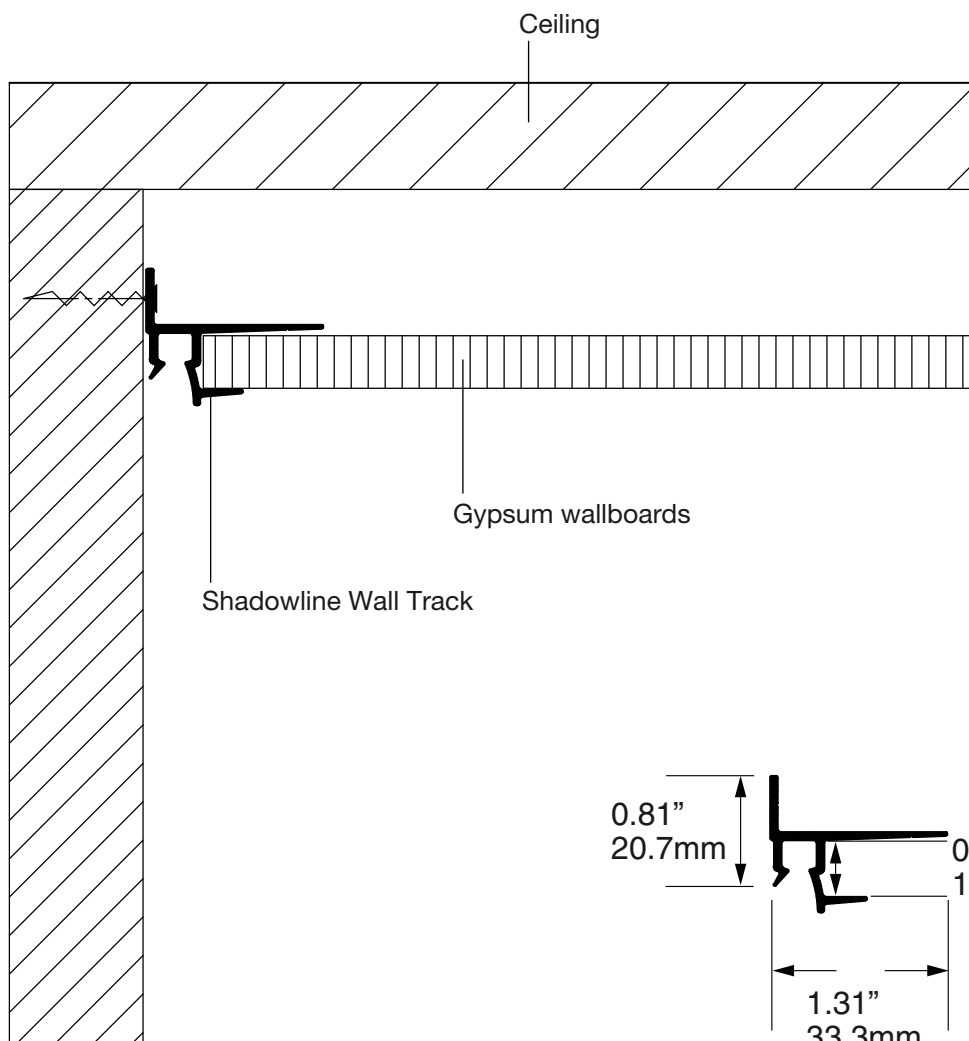

SHADOWLINE WALL TRACK
A1086HF

WEIGHT CAPACITY
20 lb/ft (30 kg/m)

FINISH
Painted warm white (satin)

NOTE
Includes eight (8x) each #6 x 1.25" screws, TripleGrip™ anchors

ASHanging.com
866.935.6949