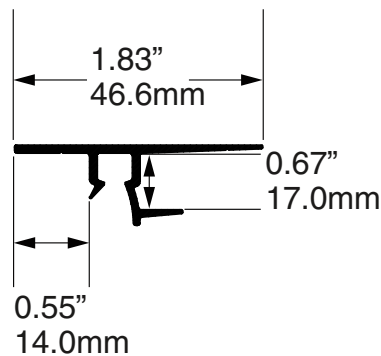

**SHADOWLINE
CEILING TRACK
A1085HF**

WEIGHT CAPACITY
20 lb/ft (30 kg/m)

FINISH
Painted white

ASHanging.com
866.935.6949