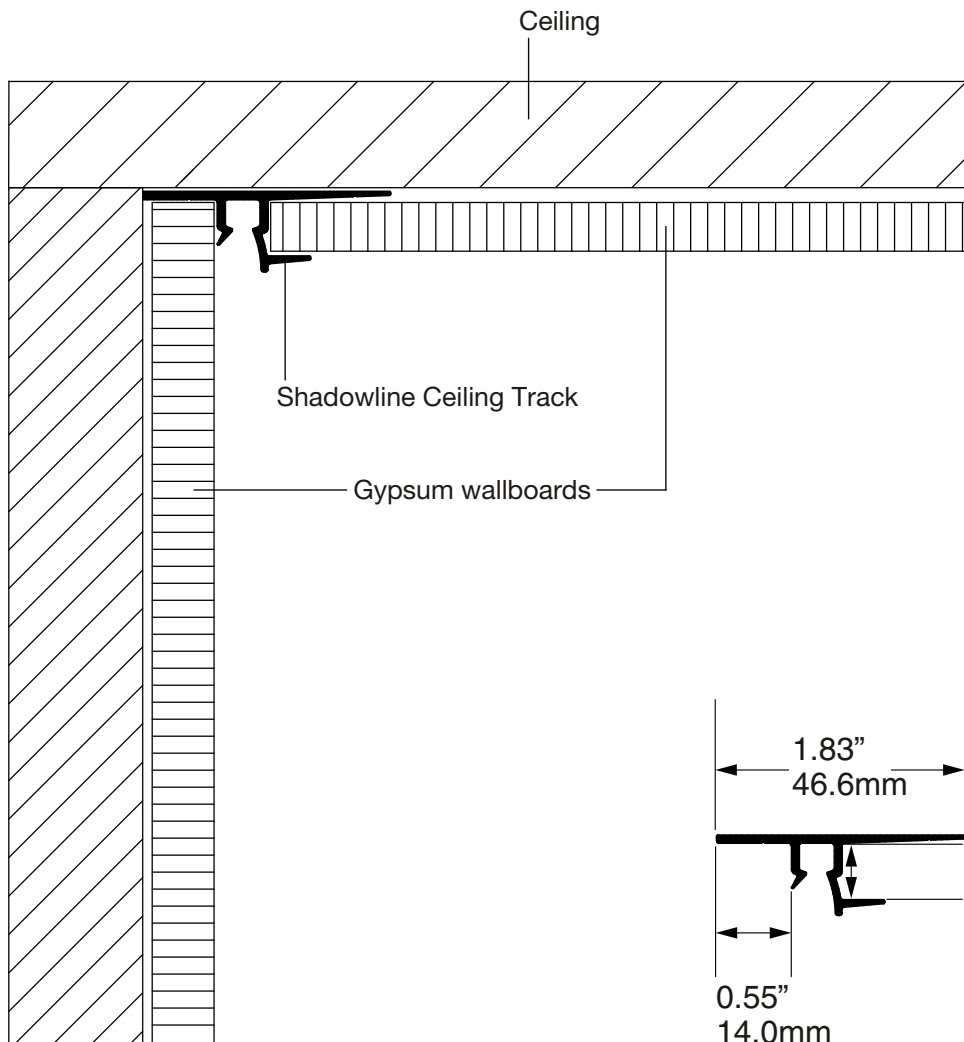

**SHADOWLINE
CEILING TRACK
A1085HF**

WEIGHT CAPACITY
20 lb/ft (30 kg/m)

FINISH
Painted white

ASHanging.com
866.935.6949