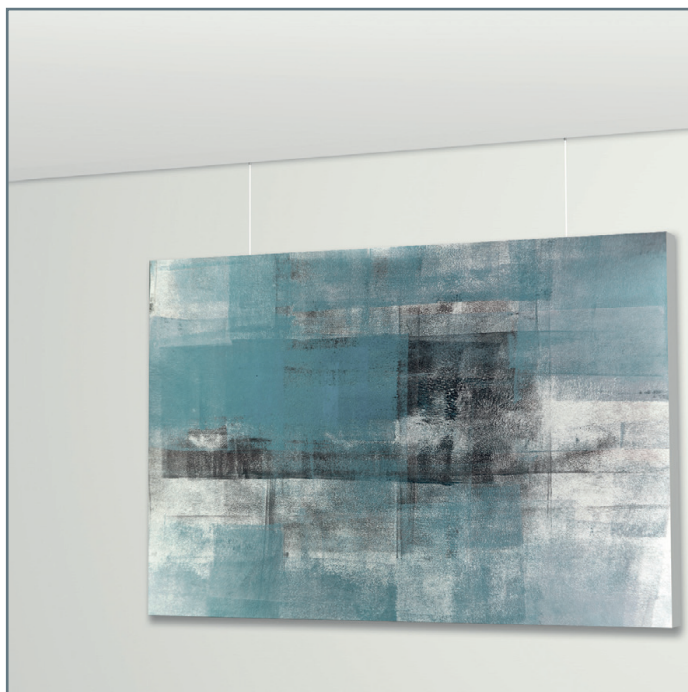

Shadowline Ceiling Track

12.5 lb per linear foot (18 Kg/m)

A1085HF

Hang with the Best[®]

If you have any questions, please call our Customer Service Center at 866-935-6949.

AShanging.com
866.935.6949

© 2020 AS Hanging Display Systems
All rights reserved, k3001