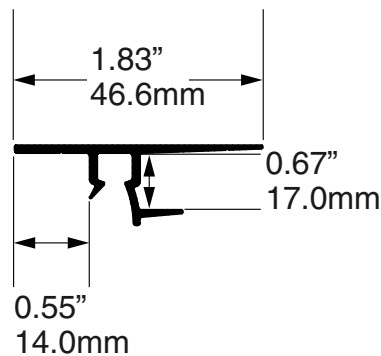

**SHADOWLINE
CEILING TRACK
A1085HF**

WEIGHT CAPACITY
20 lb/ft (30 kg/m)

FINISH
Painted warm white (satin)

ASHanging.com
866.935.6949