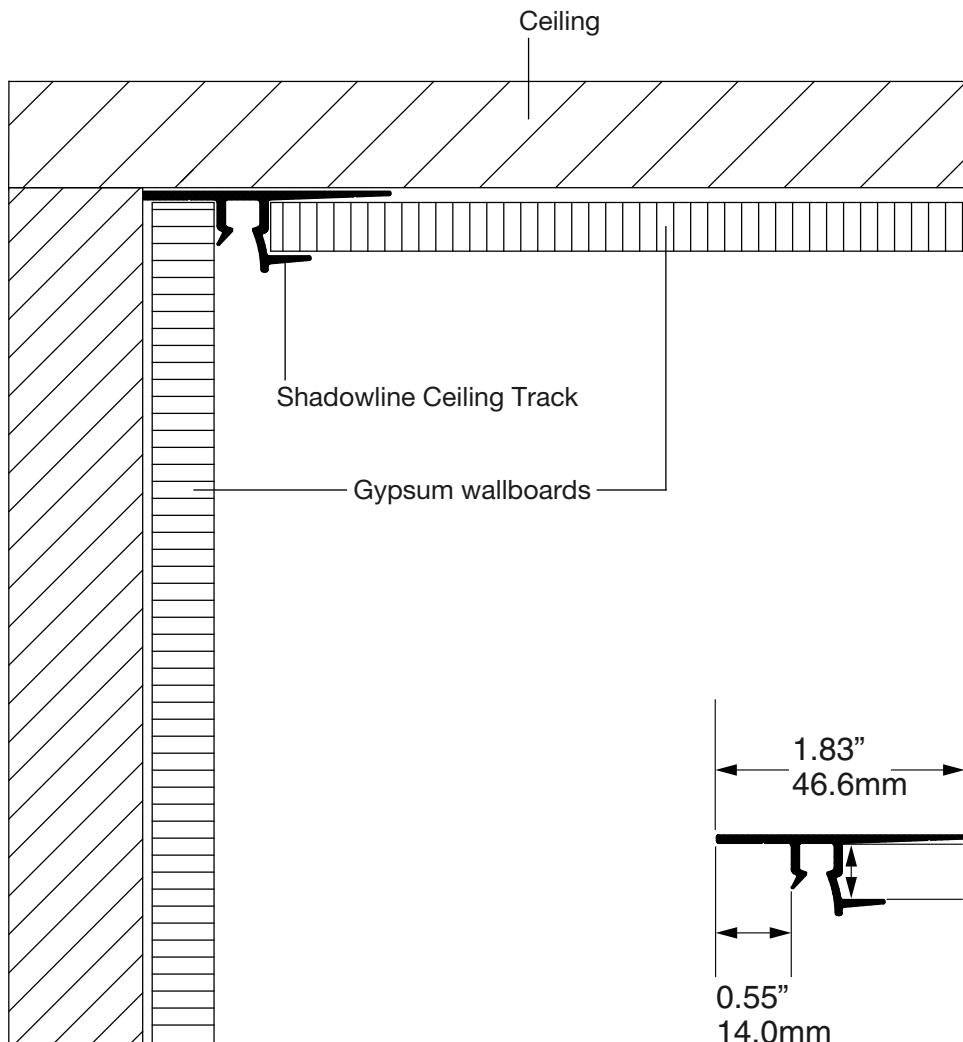

**SHADOWLINE
CEILING TRACK
A1085HF**

WEIGHT CAPACITY
20 lb/ft (30 kg/m)

FINISH
Painted warm white (satin)

ASHanging.com
866.935.6949