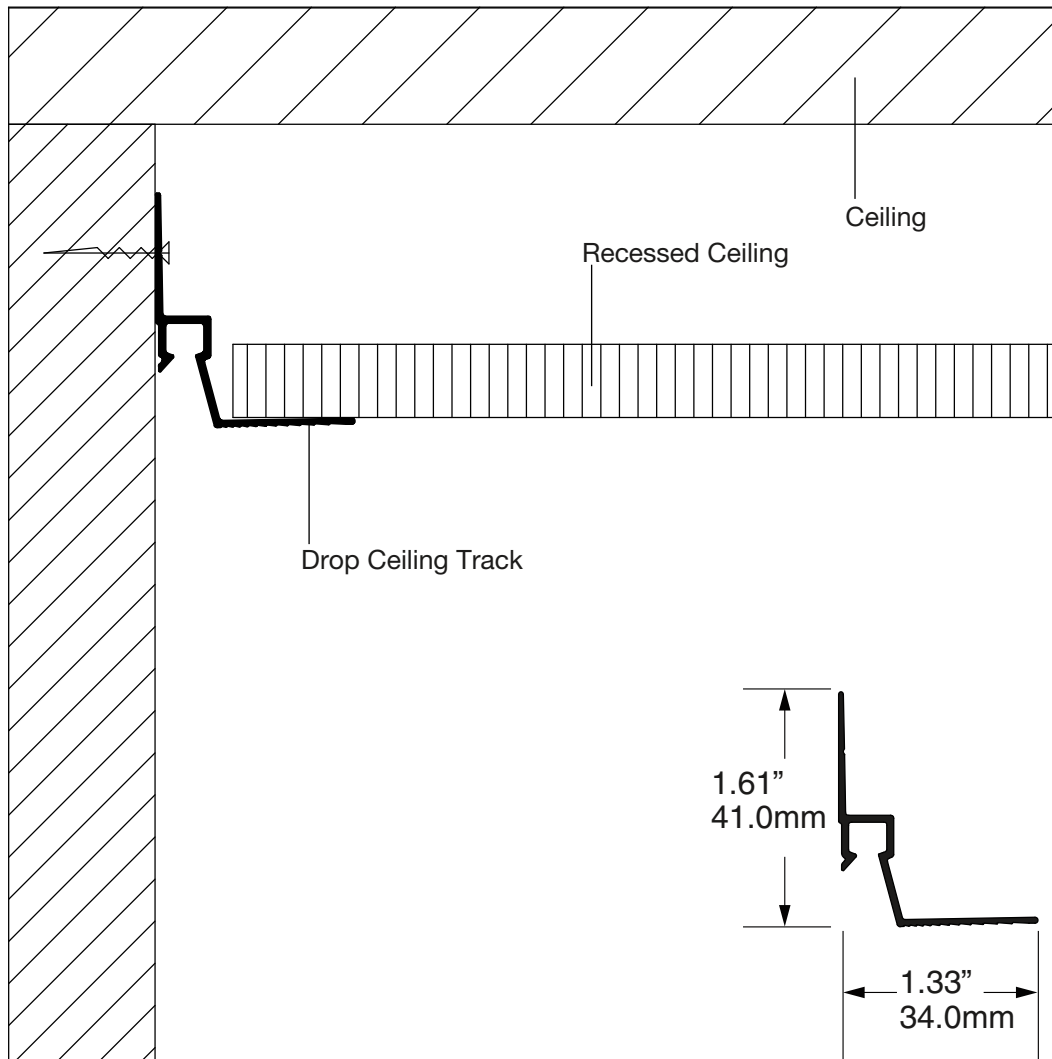

**DROP CEILING  
TRACK  
A1080HF**

**WEIGHT CAPACITY**  
32.5 lb/ft (48 kg/m)

**FINISH**  
Painted cool white

**NOTE**  
Includes eight (8x) each  
#6 x 1.25" screws,  
TripleGrip™ anchors

ASHanging.com  
866.935.6949