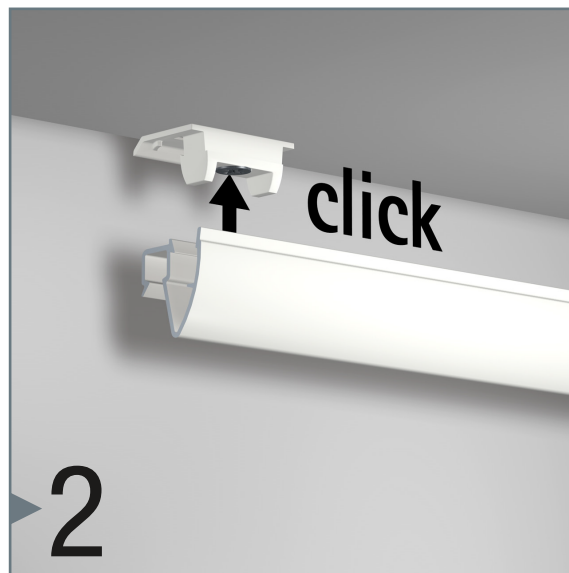

**Up Rail Track**  
20 lb per linear foot (30 Kg/m)  
**A1070**

**Hang with the Best<sup>®</sup>**

If you have any questions, please call our Customer Service Center at 866-935-6949.

ASHanging.com  
866.935.6949