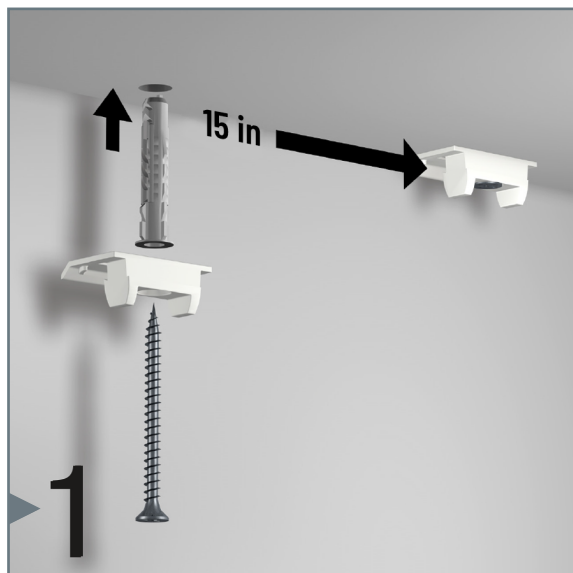

**Up Rail Track**  
20 lb per linear foot (30 Kg/m)  
**A1070**

**Hang with the Best<sup>®</sup>**

If you have any questions, please call our Customer Service Center at 866-935-6949.

ASHanging.com  
866.935.6949