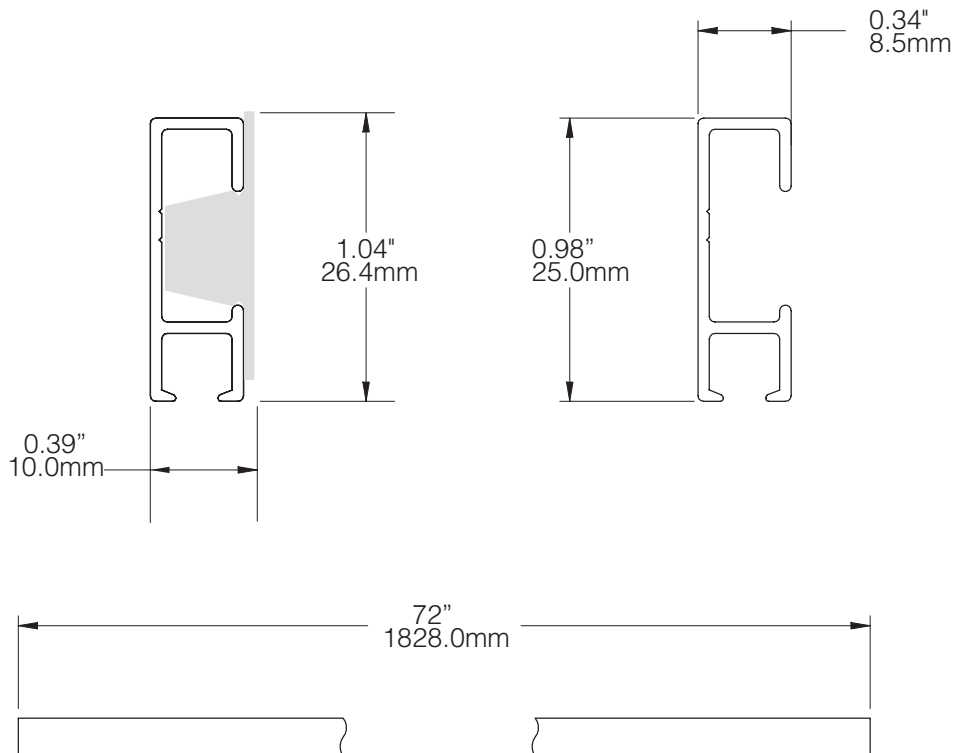

CLICK RAIL TRACK

A1050

COMPATIBILITY

WEIGHT CAPACITY

20 lb/ft (30 kg/m)

FINISH

Anodized: Silver Satin, Champagne
Powder Coated: Warm White (semi-gloss), Cool White (flat, paintable), Black
Faux Wood: Honey Maple, Chestnut

NOTE

Includes eight (8x) each Click & Connect connectors, #6 x 1.25" screws and TripleGrip™ anchors.

ASHanging.com
866.935.6949