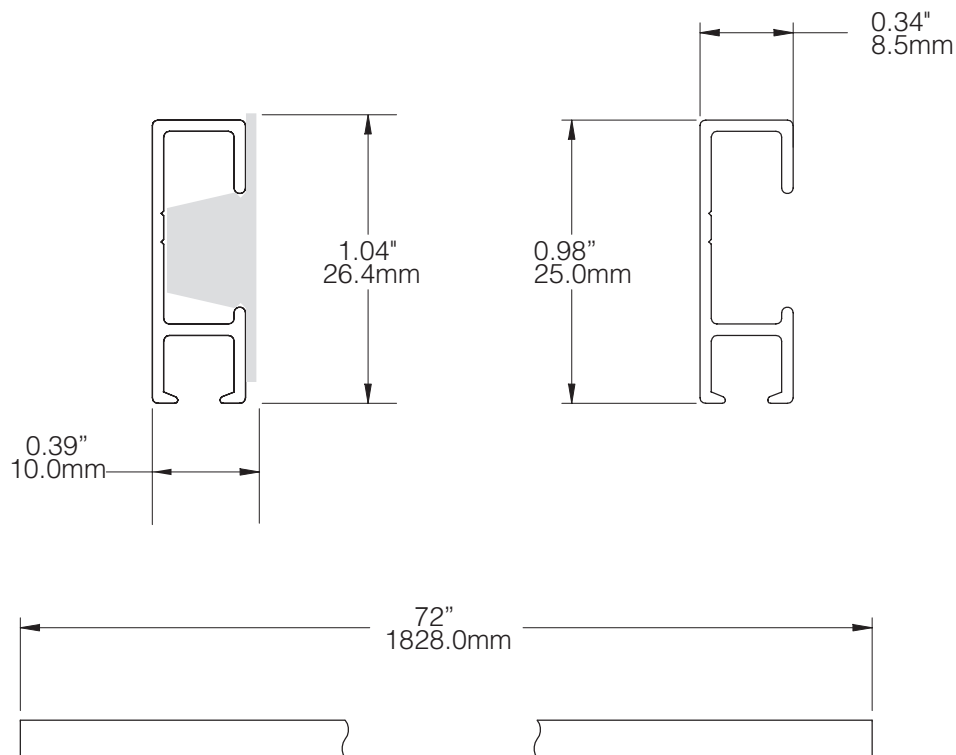

CLICK RAIL TRACK
A1050

WEIGHT CAPACITY
20 lb/ft (30 kg/m)

FINISH
Anodized: Silver Satin,
Champagne
Powder Coated: Warm White
(semi-gloss), Cool White (flat,
paintable), Black
Faux Wood: Honey Maple,
Chestnut

NOTE
Includes eight (8x) each Click
& Connect connectors, #6 x
1.25" screws and TripleGrip™
anchors.

ASHanging.com
866.935.6949