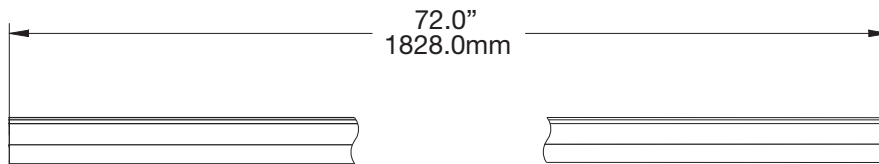

**CLASSIC
CEILING TRACK
A1008**

WEIGHT CAPACITY
150 lbs.
68 Kg

FINISH
Anodized: Silver Satin,
Champagne, Black
Powder Coated: Warm White
(semi-gloss)

NOTE
Includes nine (9x) each
#6 x 1.25" colored screws
(painted to match the track
color) and TripleGrip™
anchors.