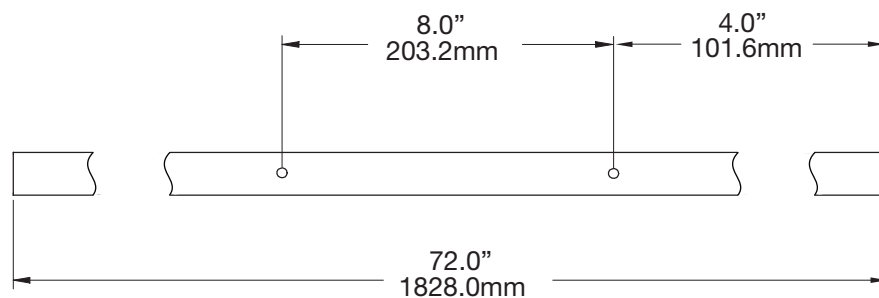

**CLASSIC
CEILING TRACK
A1008**

WEIGHT CAPACITY
150 lbs.
68 Kg

FINISH
Anodized: Silver Satin,
Champagne, Black
Powder Coated: Warm White
(semi-gloss)

NOTE
Includes nine (9x) each
#6 x 1.25" colored screws
(painted to match the track
color) and TripleGrip™
anchors.