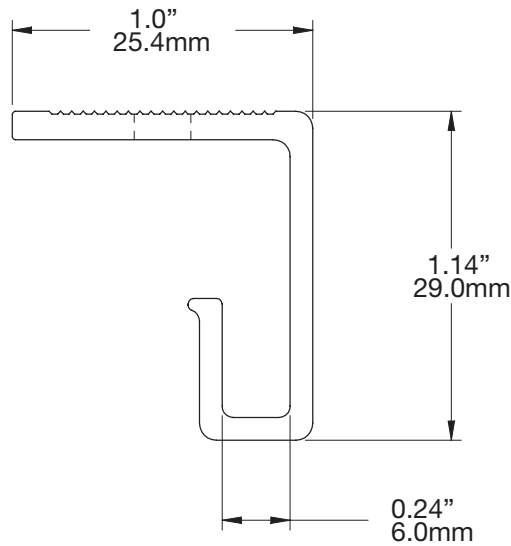

**CLASSIC
CEILING TRACK
A1008**

WEIGHT CAPACITY
150 lbs.
68 Kg

FINISH
Anodized: Silver Satin,
Champagne, Black
Powder Coated: Warm White
(semi-gloss)

NOTE
Includes nine (9x) each
#6 x 1.25" colored screws
(painted to match the track
color) and TripleGrip™
anchors.