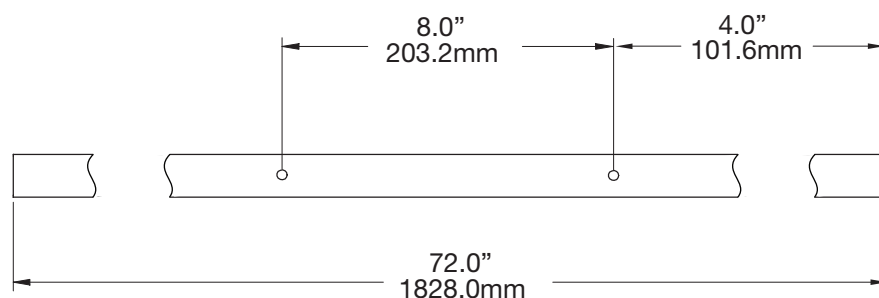

**CLASSIC  
CEILING TRACK  
A1008**

**COMPATIBILITY**

**WEIGHT CAPACITY**  
25 lb/ft (37 kg/m)

**FINISH**

Anodized: Silver Satin,  
Champagne, Black  
Powder Coated: Warm White  
(semi-gloss)

**NOTE**

Includes nine (9x) each  
#6 x 1.25" colored screws  
(painted to match the track  
color) and TripleGrip™  
anchors.