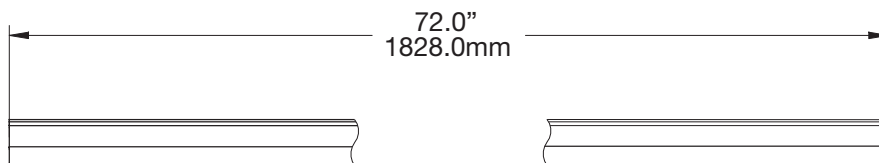

**CLASSIC  
CEILING TRACK  
A1008**

**COMPATIBILITY**

**WEIGHT CAPACITY**  
25 lb/ft (37 kg/m)

**FINISH**

Anodized: Silver Satin,  
Champagne, Black  
Powder Coated: Warm White  
(semi-gloss)

**NOTE**

Includes nine (9x) each  
#6 x 1.25" colored screws  
(painted to match the track  
color) and TripleGrip™  
anchors.