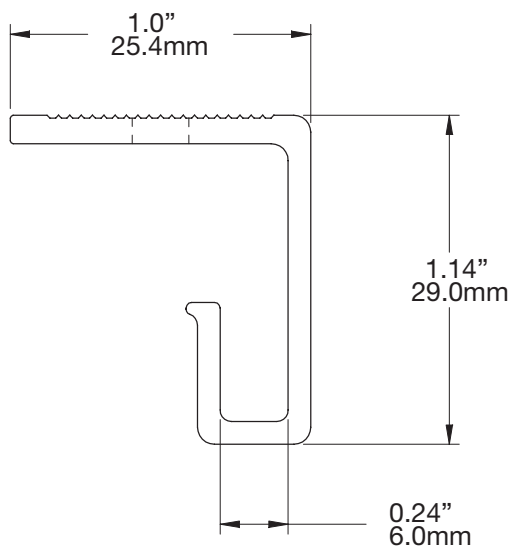

**CLASSIC  
CEILING TRACK  
A1008**

**COMPATIBILITY**

**WEIGHT CAPACITY**  
25 lb/ft (37 kg/m)

**FINISH**

Anodized: Silver Satin,  
Champagne, Black  
Powder Coated: Warm White  
(semi-gloss)

**NOTE**

Includes nine (9x) each  
#6 x 1.25" colored screws  
(painted to match the track  
color) and TripleGrip™  
anchors.