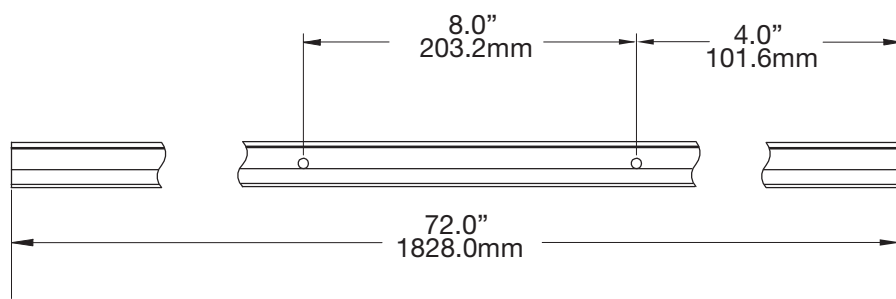

WALL TRACK
A1004

WEIGHT CAPACITY
300 lbs.
136 Kg

FINISH
Anodized: Silver Satin,
Champagne, Black
Powder Coated: Warm White
(semi-gloss)

NOTE
Includes nine (9x) each
#6 x 1.25" colored screws
(painted to match the track
color) and TripleGrip™
anchors.