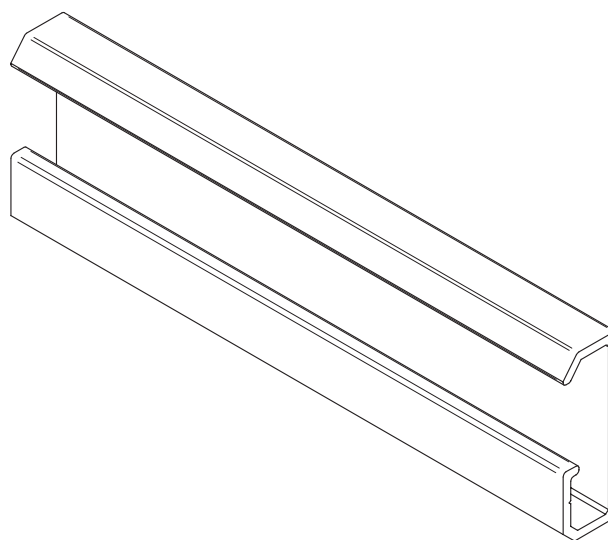

WALL TRACK
A1004

WEIGHT CAPACITY
300 lbs.
136 Kg

FINISH
Anodized: Silver Satin,
Champagne, Black
Powder Coated: Warm White
(semi-gloss)

NOTE
Includes nine (9x) each
#6 x 1.25" colored screws
(painted to match the track
color) and TripleGrip™
anchors.