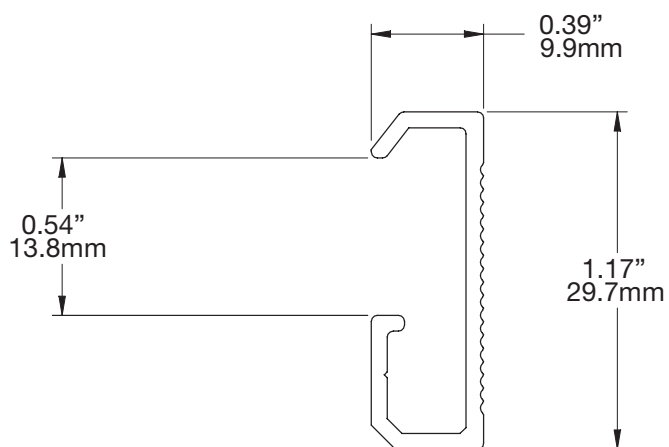

WALL TRACK
A1004

WEIGHT CAPACITY
300 lbs.
136 Kg

FINISH
Anodized: Silver Satin,
Champagne, Black
Powder Coated: Warm White
(semi-gloss)

NOTE
Includes nine (9x) each
#6 x 1.25" colored screws
(painted to match the track
color) and TripleGrip™
anchors.