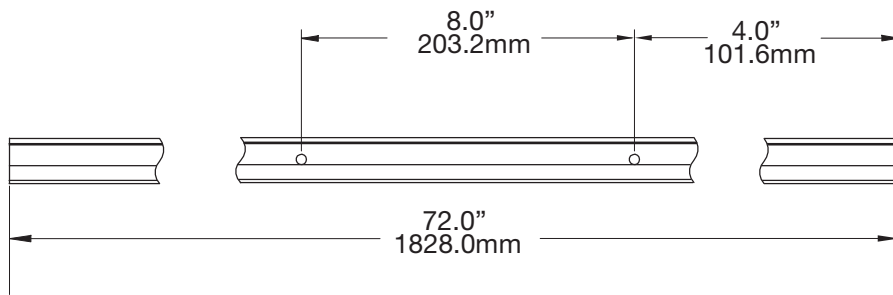

**CLASSIC  
WALL TRACK**

**A1004**

**WEIGHT CAPACITY**

300 lbs.  
136 Kg

**FINISH**

Anodized: Silver Satin,  
Champagne, Black  
Powder Coated: Warm White  
(semi-gloss)

**NOTE**

Includes nine (9x) each  
#6 x 1.25" colored screws  
(painted to match the track  
color) and TripleGrip™  
anchors.