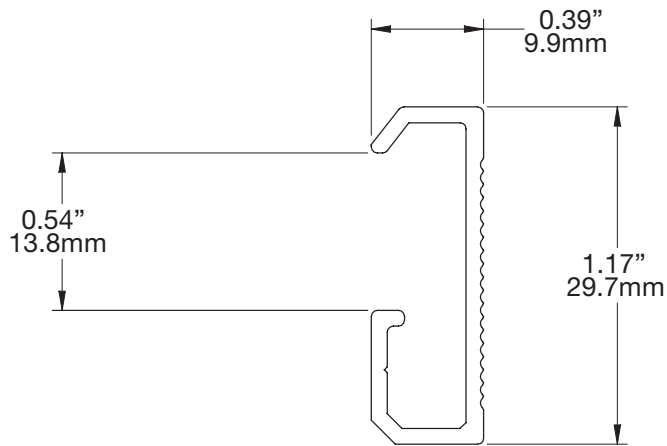

**CLASSIC  
WALL TRACK**

**A1004**

**WEIGHT CAPACITY**

300 lbs.  
136 Kg

**FINISH**

Anodized: Silver Satin,  
Champagne, Black  
Powder Coated: Warm White  
(semi-gloss)

**NOTE**

Includes nine (9x) each  
#6 x 1.25" colored screws  
(painted to match the track  
color) and TripleGrip™  
anchors.