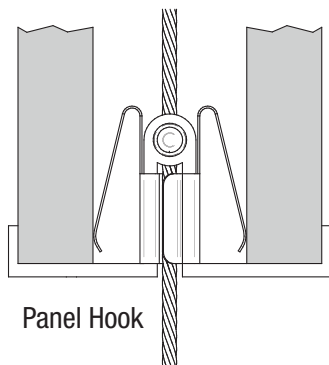

24" (w) x 20" (h) panel

ASHanging.com
866.935.6949

Front loaded panel via supplied Panel Hook Clip

Panel Hook, Double Wide

14" (w) x 8" (h) panel

ASHanging.com
866.935.6949

PANEL HOOK, TWO-SIDED
H3030

Front loaded panels via supplied Panel Hook Clips

24" (w) x 20" (h) panel

ASHanging.com
866.935.6949

PANEL HOOK, WIDE, TWO-SIDED
H3031

Front loaded panels via supplied Panel Hook Clips

14" (w) x 8" (h) panel

ASHanging.com
866.935.6949