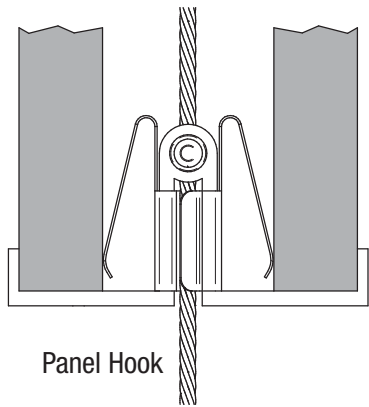

PANEL HOOK H3005

Inverted Panel Hook

Front loaded panel via supplied Panel Hook Clip

Panel Hook

Front scale view

Panel Hooks

Rear scale view

Inverted Panel Hooks

24" (w) x 20" (h) panel

ASHanging.com
866.935.6949

Front loaded panel via supplied Panel Hook Clip

Panel Hook, Double Wide

14" (w) x 8" (h) panel

ASHanging.com
866.935.6949

PANEL HOOK, TWO-SIDED
H3030

Front loaded panels via supplied Panel Hook Clips

24" (w) x 20" (h) panel

ASHanging.com
866.935.6949

PANEL HOOK, WIDE, TWO-SIDED
H3031

Front loaded panels via supplied Panel Hook Clips

14" (w) x 8" (h) panel

ASHanging.com
866.935.6949