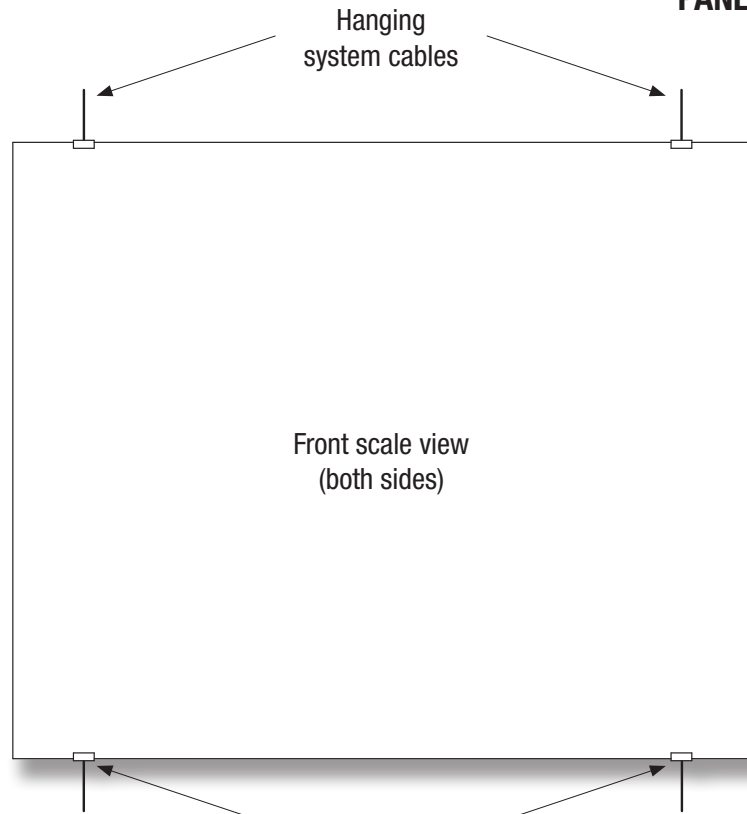

PANEL HOOK H3005

Inverted Panel Hook

Front loaded panel via supplied Panel Hook Clip

Panel Hook

Front scale view

Panel Hooks

Rear scale view

Inverted Panel Hooks

24" (w) x 20" (h) panel

ASHanging.com
866.935.6949

Front loaded panel via supplied Panel Hook Clip

Panel Hook, Double Wide

14" (w) x 8" (h) panel

ASHanging.com
866.935.6949

PANEL HOOK, TWO-SIDED
H3030

Front loaded panels via supplied Panel Hook Clips

24" (w) x 20" (h) panel

ASHanging.com
866.935.6949

PANEL HOOK, WIDE, TWO-SIDED
H3031

Front loaded panels via supplied Panel Hook Clips

14" (w) x 8" (h) panel

ASHanging.com
866.935.6949