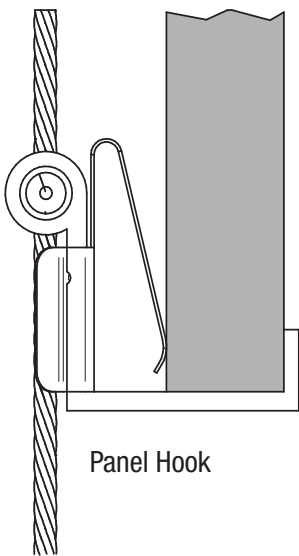

PANEL HOOK H3005

Inverted Panel Hook

Front loaded panel via supplied Panel Hook Clip

Panel Hook

Front scale view

Panel Hooks

Rear scale view

Inverted Panel Hooks

24" (w) x 20" (h) panel

ASHanging.com
866.935.6949

Front loaded panel via supplied Panel Hook Clip

Panel Hook, Double Wide

14" (w) x 8" (h) panel

ASHanging.com
866.935.6949

PANEL HOOK, TWO-SIDED
H3030

Front loaded panels via supplied Panel Hook Clips

24" (w) x 20" (h) panel

ASHanging.com
866.935.6949

PANEL HOOK, WIDE, TWO-SIDED
H3031

Front loaded panels via supplied Panel Hook Clips

14" (w) x 8" (h) panel

ASHanging.com
866.935.6949