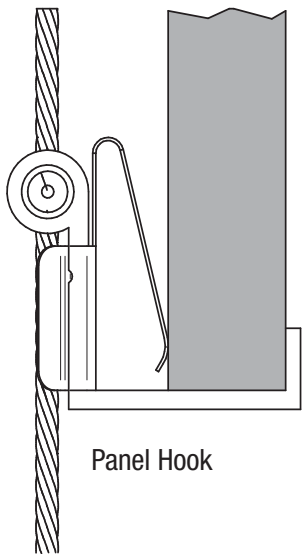

PANEL HOOK H3005

Inverted Panel Hook

Front loaded panel via supplied Panel Hook Clip

Panel Hook

Front scale view

Panel Hooks

Rear scale view

Inverted Panel Hooks

24" (w) x 20" (h) panel

ASHanging.com
866.935.6949

Front loaded panel via supplied Panel Hook Clip

Panel Hook, Double Wide

14" (w) x 8" (h) panel

ASHanging.com
866.935.6949

PANEL HOOK, TWO-SIDED
H3030

Front loaded panels via supplied Panel Hook Clips

24" (w) x 20" (h) panel

ASHanging.com
866.935.6949

PANEL HOOK, WIDE, TWO-SIDED
H3031

Front loaded panels via supplied Panel Hook Clips

14" (w) x 8" (h) panel

ASHanging.com
866.935.6949