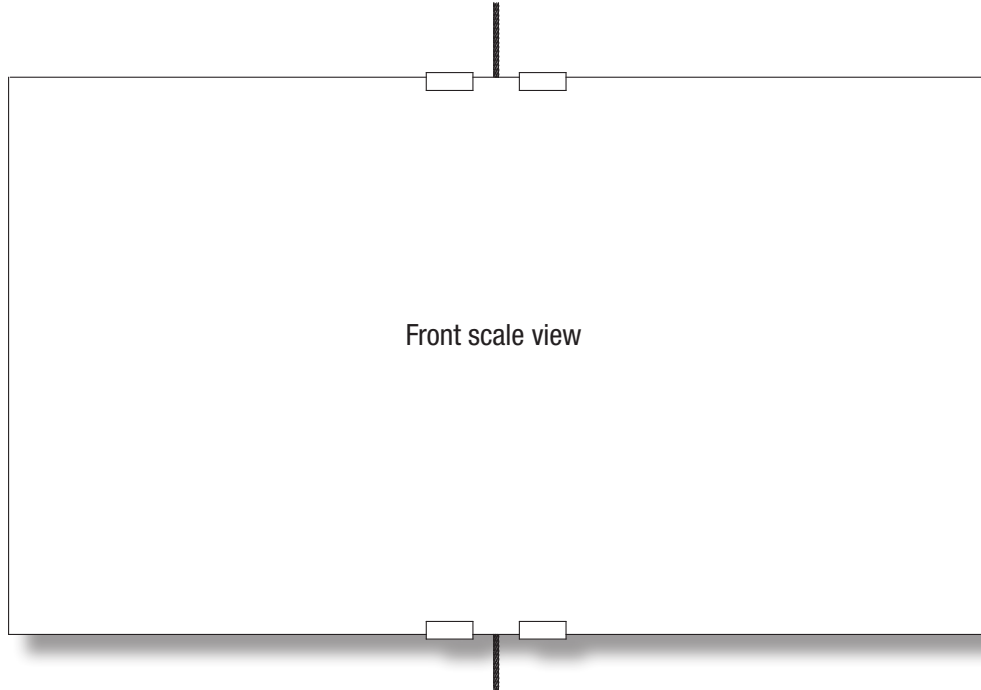

PANEL HOOK H3005

Inverted Panel Hook

Front loaded panel via supplied Panel Hook Clip

Panel Hook

Front scale view

Panel Hooks

Rear scale view

Inverted Panel Hooks

24" (w) x 20" (h) panel

ASHanging.com
866.935.6949

Front loaded panel via supplied Panel Hook Clip

Panel Hook, Double Wide

14" (w) x 8" (h) panel

ASHanging.com
866.935.6949

PANEL HOOK, TWO-SIDED
H3030

Front loaded panels via supplied Panel Hook Clips

24" (w) x 20" (h) panel

ASHanging.com
866.935.6949

PANEL HOOK, WIDE, TWO-SIDED
H3031

Front loaded panels via supplied Panel Hook Clips

14" (w) x 8" (h) panel

ASHanging.com
866.935.6949