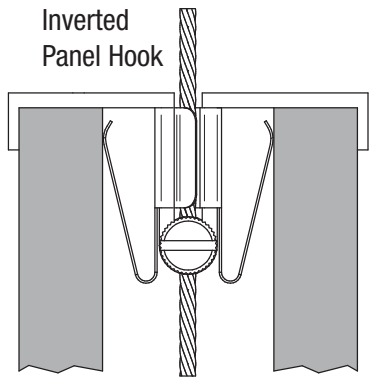

PANEL HOOK H3005

Inverted Panel Hook

Front loaded panel via supplied Panel Hook Clip

Panel Hook

Front scale view

Panel Hooks

Rear scale view

Inverted Panel Hooks

24" (w) x 20" (h) panel

ASHanging.com
866.935.6949

Front loaded panel via supplied Panel Hook Clip

Panel Hook, Double Wide

14" (w) x 8" (h) panel

ASHanging.com
866.935.6949

PANEL HOOK, TWO-SIDED
H3030

Front loaded panels via supplied Panel Hook Clips

24" (w) x 20" (h) panel

ASHanging.com
866.935.6949

PANEL HOOK, WIDE, TWO-SIDED
H3031

Front loaded panels via supplied Panel Hook Clips

14" (w) x 8" (h) panel

ASHanging.com
866.935.6949