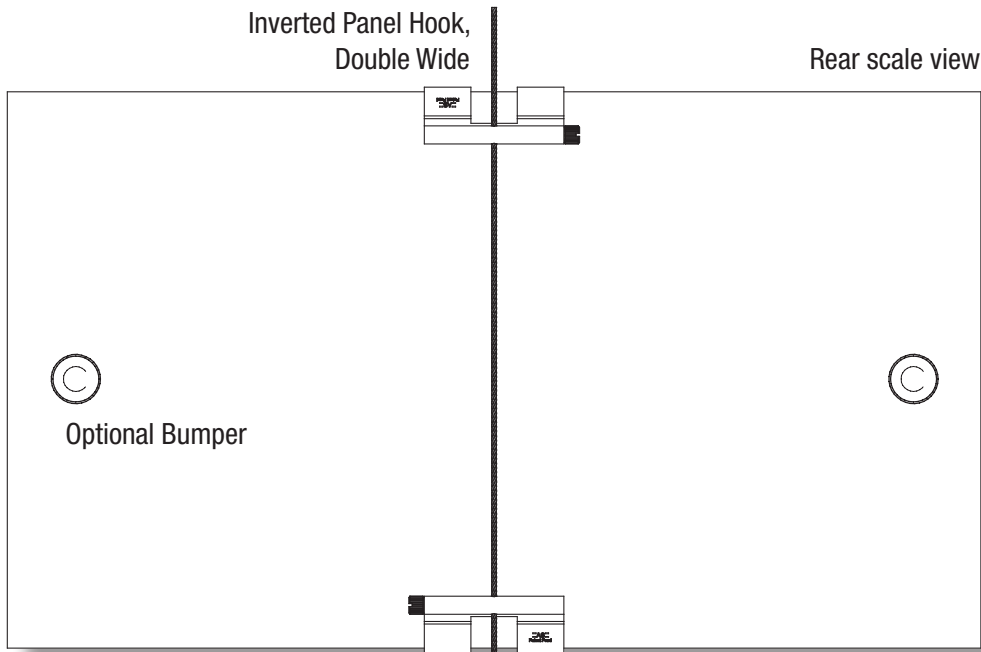

PANEL HOOK H3005

Inverted Panel Hook

Front loaded panel via supplied Panel Hook Clip

Panel Hook

Front scale view

Panel Hooks

Rear scale view

Inverted Panel Hooks

24" (w) x 20" (h) panel

ASHanging.com
866.935.6949

Front loaded panel via supplied Panel Hook Clip

Panel Hook, Double Wide

14" (w) x 8" (h) panel

ASHanging.com
866.935.6949

PANEL HOOK, TWO-SIDED
H3030

Front loaded panels via supplied Panel Hook Clips

24" (w) x 20" (h) panel

ASHanging.com
866.935.6949

PANEL HOOK, WIDE, TWO-SIDED
H3031

Front loaded panels via supplied Panel Hook Clips

14" (w) x 8" (h) panel

ASHanging.com
866.935.6949