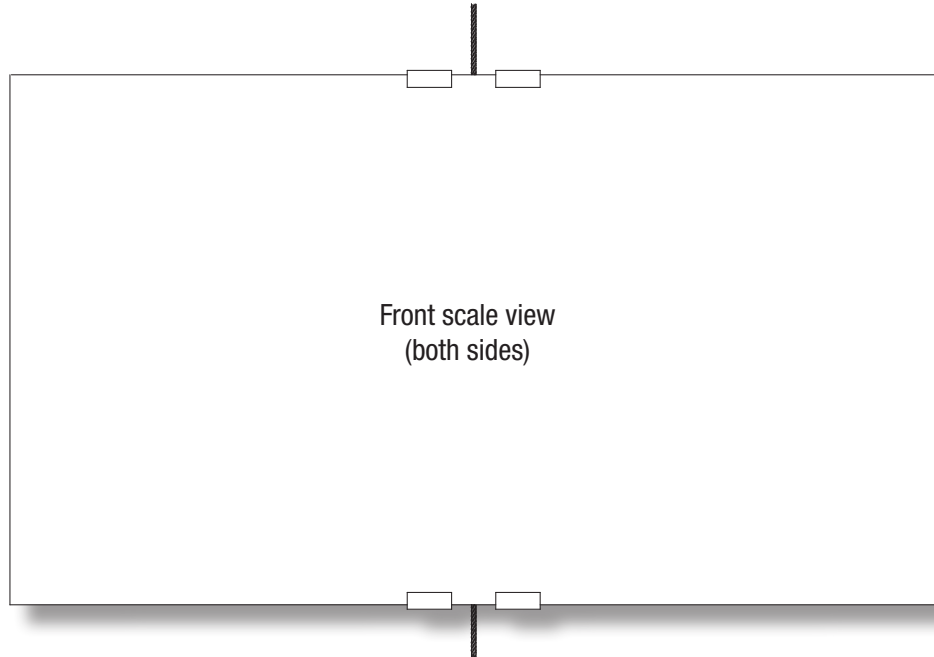

24" (w) x 20" (h) panel

ASHanging.com
866.935.6949

Front loaded panel via supplied Panel Hook Clip

Panel Hook, Double Wide

14" (w) x 8" (h) panel

ASHanging.com
866.935.6949

PANEL HOOK, TWO-SIDED
H3030

Front loaded panels via supplied Panel Hook Clips

24" (w) x 20" (h) panel

ASHanging.com
866.935.6949

PANEL HOOK, WIDE, TWO-SIDED
H3031

Front loaded panels via supplied Panel Hook Clips

14" (w) x 8" (h) panel

ASHanging.com
866.935.6949