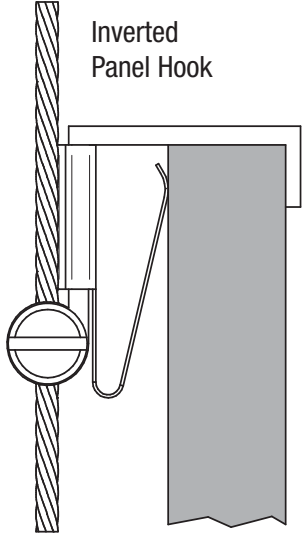

PANEL HOOK H3005

Inverted Panel Hook

Front loaded panel via supplied Panel Hook Clip

Panel Hook

Front scale view

Panel Hooks

Rear scale view

Inverted Panel Hooks

24" (w) x 20" (h) panel

ASHanging.com
866.935.6949

Front loaded panel via supplied Panel Hook Clip

Panel Hook, Double Wide

14" (w) x 8" (h) panel

ASHanging.com
866.935.6949

PANEL HOOK, TWO-SIDED
H3030

Front loaded panels via supplied Panel Hook Clips

24" (w) x 20" (h) panel

ASHanging.com
866.935.6949

PANEL HOOK, WIDE, TWO-SIDED
H3031

Front loaded panels via supplied Panel Hook Clips

14" (w) x 8" (h) panel

ASHanging.com
866.935.6949