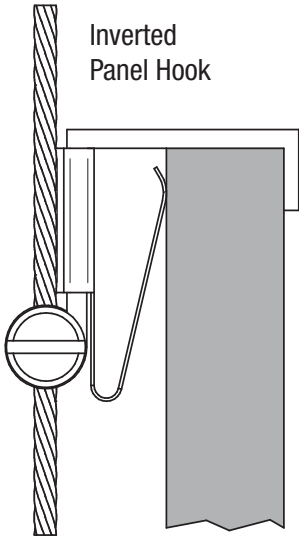

PANEL HOOK H3005

Inverted Panel Hook

Front loaded panel via supplied Panel Hook Clip

Panel Hook

Front scale view

Panel Hooks

Rear scale view

Inverted Panel Hooks

24" (w) x 20" (h) panel

ASHanging.com
866.935.6949

Front loaded panel via supplied Panel Hook Clip

Panel Hook, Double Wide

14" (w) x 8" (h) panel

ASHanging.com
866.935.6949

PANEL HOOK, TWO-SIDED
H3030

Front loaded panels via supplied Panel Hook Clips

24" (w) x 20" (h) panel

ASHanging.com
866.935.6949

PANEL HOOK, WIDE, TWO-SIDED
H3031

Front loaded panels via supplied Panel Hook Clips

14" (w) x 8" (h) panel

ASHanging.com
866.935.6949