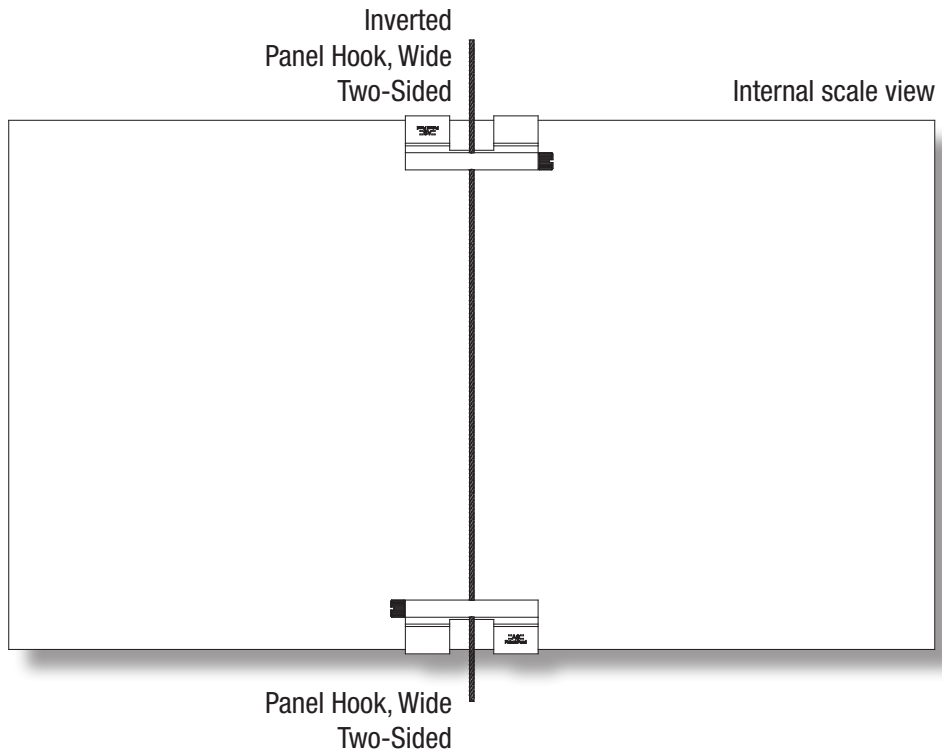

24" (w) x 20" (h) panel

ASHanging.com
866.935.6949

Front loaded panel via supplied Panel Hook Clip

Panel Hook, Double Wide

14" (w) x 8" (h) panel

ASHanging.com
866.935.6949

PANEL HOOK, TWO-SIDED
H3030

Front loaded panels via supplied Panel Hook Clips

24" (w) x 20" (h) panel

ASHanging.com
866.935.6949

PANEL HOOK, WIDE, TWO-SIDED
H3031

Front loaded panels via supplied Panel Hook Clips

14" (w) x 8" (h) panel

ASHanging.com
866.935.6949