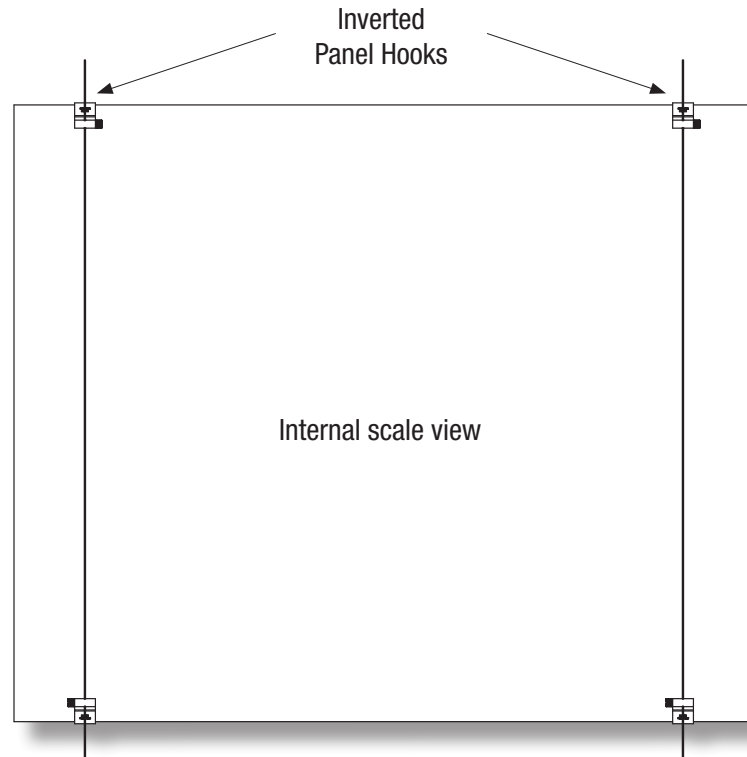

24" (w) x 20" (h) panel

ASHanging.com
866.935.6949

Front loaded panel via supplied Panel Hook Clip

Panel Hook, Double Wide

14" (w) x 8" (h) panel

ASHanging.com
866.935.6949

PANEL HOOK, TWO-SIDED
H3030

Front loaded panels via supplied Panel Hook Clips

24" (w) x 20" (h) panel

ASHanging.com
866.935.6949

PANEL HOOK, WIDE, TWO-SIDED
H3031

Front loaded panels via supplied Panel Hook Clips

14" (w) x 8" (h) panel

ASHanging.com
866.935.6949