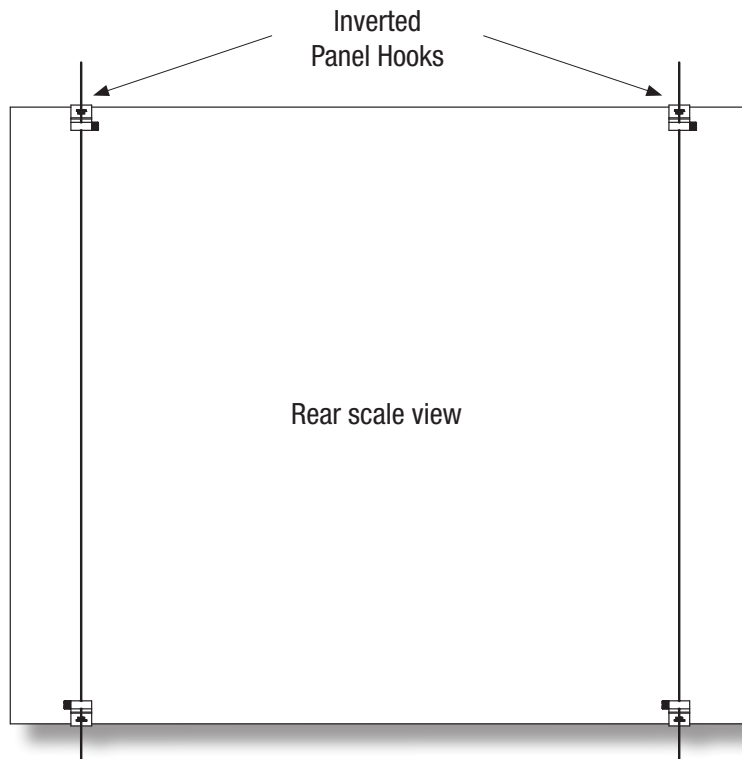

PANEL HOOK H3005

Inverted Panel Hook

Front loaded panel via supplied Panel Hook Clip

Panel Hook

Front scale view

Panel Hooks

Rear scale view

Inverted Panel Hooks

24" (w) x 20" (h) panel

ASHanging.com
866.935.6949

Front loaded panel via supplied Panel Hook Clip

Panel Hook, Double Wide

14" (w) x 8" (h) panel

ASHanging.com
866.935.6949

PANEL HOOK, TWO-SIDED
H3030

Front loaded panels via supplied Panel Hook Clips

24" (w) x 20" (h) panel

ASHanging.com
866.935.6949

PANEL HOOK, WIDE, TWO-SIDED
H3031

Front loaded panels via supplied Panel Hook Clips

14" (w) x 8" (h) panel

ASHanging.com
866.935.6949