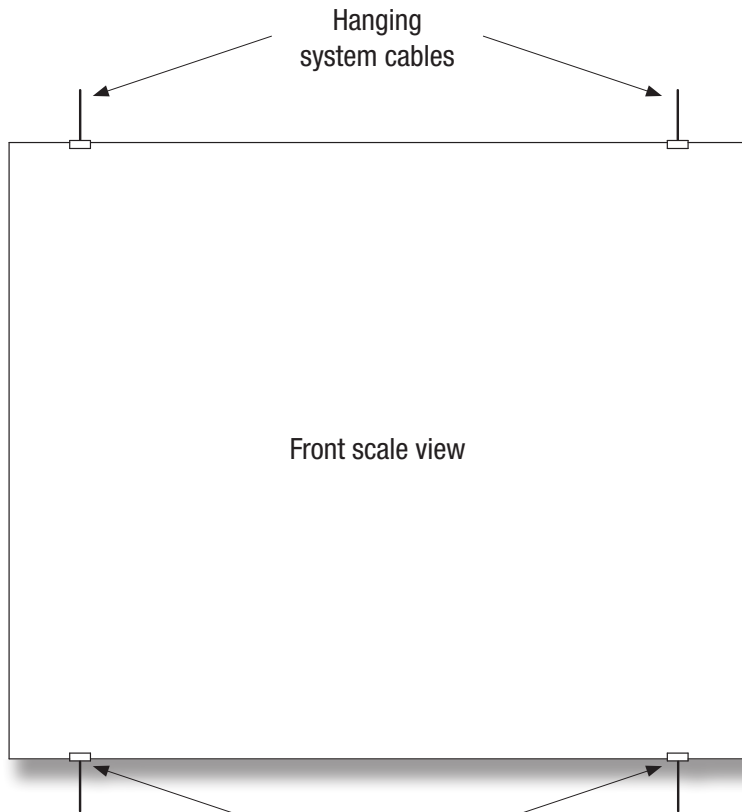

PANEL HOOK H3005

Inverted Panel Hook

Front loaded panel via supplied Panel Hook Clip

Panel Hook

Front scale view

Panel Hooks

Rear scale view

Inverted Panel Hooks

24" (w) x 20" (h) panel

ASHanging.com
866.935.6949

Front loaded panel via supplied Panel Hook Clip

Panel Hook, Double Wide

14" (w) x 8" (h) panel

ASHanging.com
866.935.6949

PANEL HOOK, TWO-SIDED
H3030

Front loaded panels via supplied Panel Hook Clips

24" (w) x 20" (h) panel

ASHanging.com
866.935.6949

PANEL HOOK, WIDE, TWO-SIDED
H3031

Front loaded panels via supplied Panel Hook Clips

14" (w) x 8" (h) panel

ASHanging.com
866.935.6949