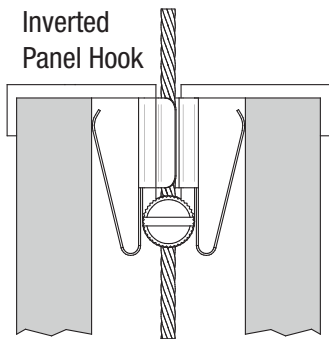

PANEL HOOK H3005

Inverted Panel Hook

Front loaded panel via supplied Panel Hook Clip

Panel Hook

Front scale view

Panel Hooks

Rear scale view

Inverted Panel Hooks

24" (w) x 20" (h) panel

ASHanging.com
866.935.6949

Front loaded panel via supplied Panel Hook Clip

Panel Hook, Double Wide

14" (w) x 8" (h) panel

ASHanging.com
866.935.6949

PANEL HOOK, TWO-SIDED
H3030

Front loaded panels via supplied Panel Hook Clips

24" (w) x 20" (h) panel

ASHanging.com
866.935.6949

PANEL HOOK, WIDE, TWO-SIDED
H3031

Front loaded panels via supplied Panel Hook Clips

14" (w) x 8" (h) panel

ASHanging.com
866.935.6949