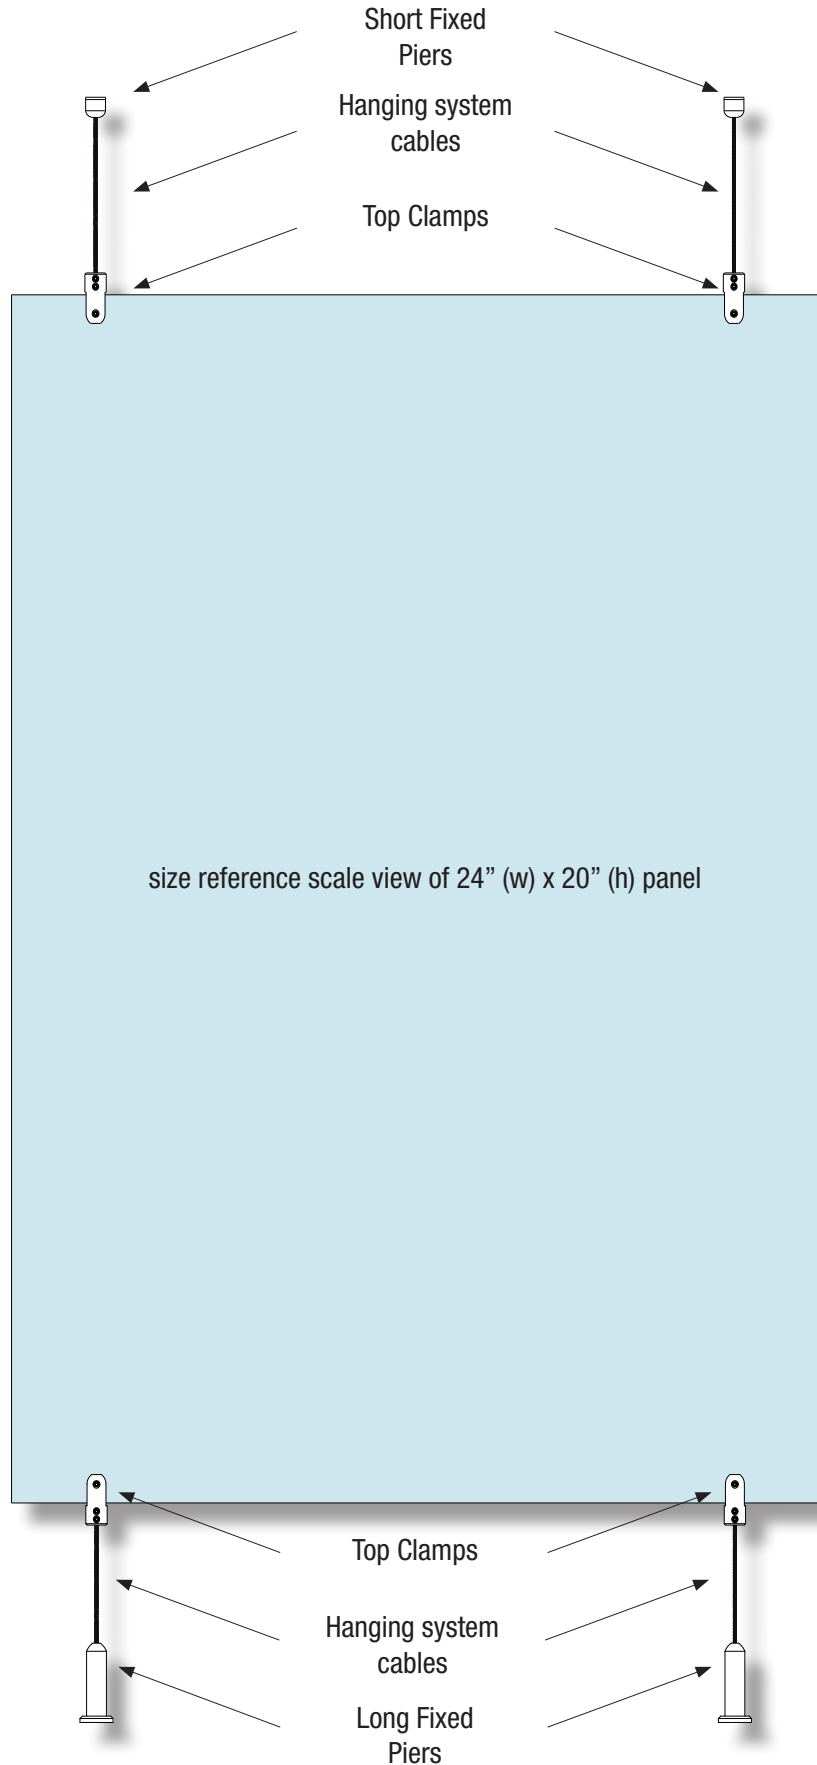

TOP CLAMP TENSIONED PANEL KIT

NOTE

This assortment includes Short Fixed Piers (2x), stainless steel upper-system cables (2x), Top Clamp (4x), stainless steel lower-system cables (2x), Long Fixed Piers (2x), and attachment hardware and other fittings. Assortments are available in each of three Top Clamp sizes. Display panels are not included.