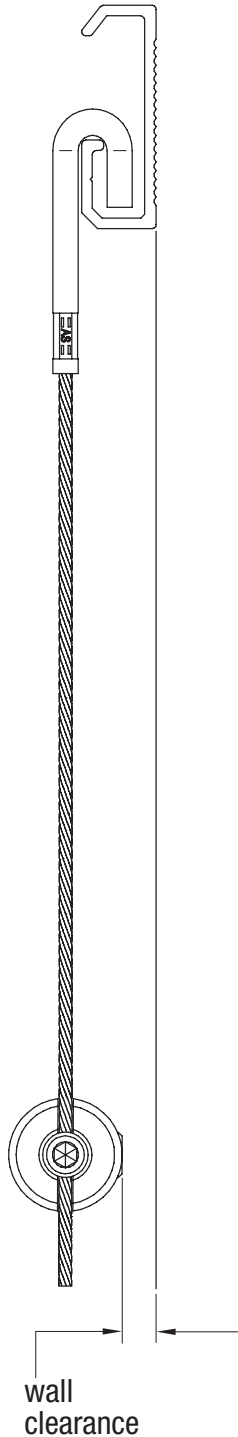

TRACK & CABLE COMBINATION TO WALL CLEARANCE

TRACK AND CABLE COMBINATION		Econo Side Clamps	Pro Side Clamps			Top Clamps		
			Small	Medium	Large	Small	Medium	Large
Click Rail	Twist-End	●	●	●	●	●	●	●
	T-End	●	●	●	●	●	●	●
Wall Track	J-End	●	●	●	●	●	●	●
	P-End	●	●	●	●	●	●	●
	C-End	●	●	●	●	●	●	●
Ceiling Track (Open Face)	J-End	●	●	●	●	●	●	●
	P-End	●	●	●	●	●	●	●
	C-End	●	●	●	●	●	●	●
Ceiling Track (Closed Face)	J-End	●	●	●	●	●	●	●
	P-End	●	●	●	●	●	●	●
	C-End	●	●	●	●	●	●	●
Contempo® Track	J-End	●	●	●	●	●	●	●
	P-End	●	●	●	●	●	●	●
	C-End	●	●	●	●	●	●	●
Display Reveal	P-End	●	●	●	●	●	●	●
Articulated Pier	w/o Plate	●	●	●	●	●	●	●
	w/ Plate	●	●	●	●	●	●	●

Note: Table is based on conditions where the lower end of cable is held in tension with a combination that matches the upper track and cable.

Key

- Compatible
- Combination where cable fitting (clamp) just touches wall