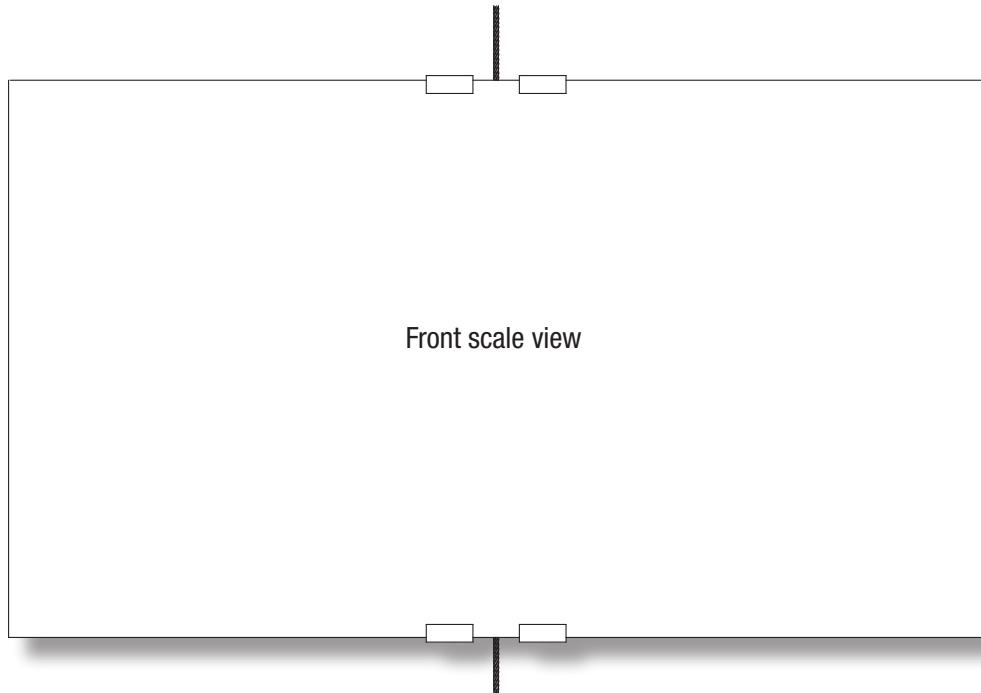

Inverted Panel Hook

Front scale view

Front loaded panel via supplied Panel Hook Clip

Panel Hook

Inverted Panel Hook, Double Wide

Rear scale view

Optional Bumper

Panel Hook, Double Wide

14" (w) x 8" (h) panel

ASHanging.com
866.935.6949