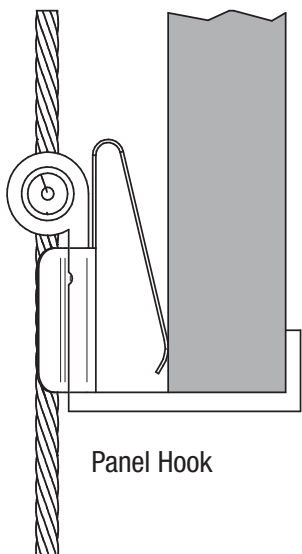

Inverted Panel Hook

Front scale view

Front loaded panel via supplied Panel Hook Clip

Panel Hook

Inverted Panel Hook, Double Wide

Rear scale view

Optional Bumper

Panel Hook, Double Wide

14" (w) x 8" (h) panel

ASHanging.com
866.935.6949