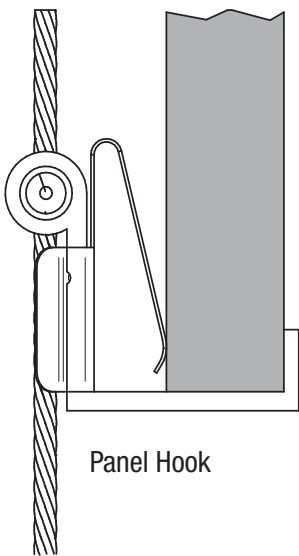

PANEL HOOK H3005

Inverted Panel Hook

Front scale view

Panel Hooks

Front loaded panel via supplied Panel Hook Clip

Panel Hook

Rear scale view

24" (w) x 20" (h) panel