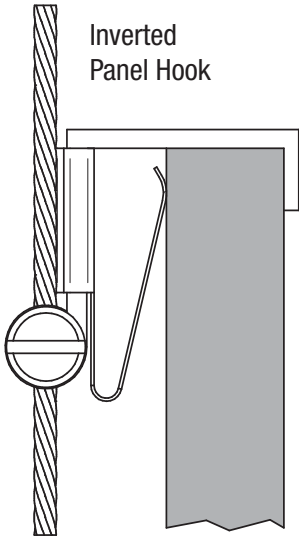

PANEL HOOK H3005

Inverted Panel Hook

Front scale view

Panel Hooks

Front loaded panel via supplied Panel Hook Clip

Panel Hook

Rear scale view

24" (w) x 20" (h) panel