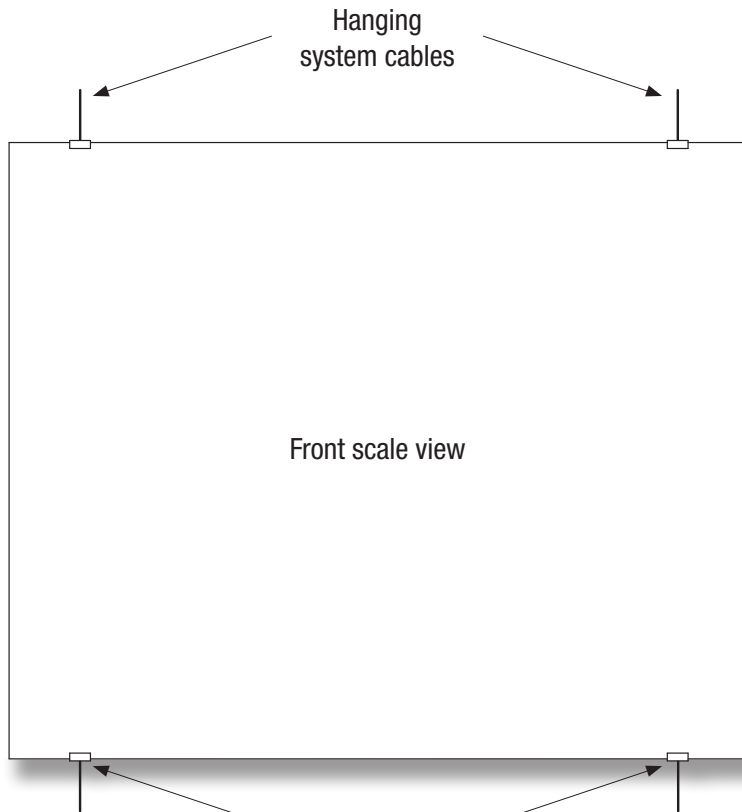

PANEL HOOK H3005

Inverted Panel Hook

Front scale view

Panel Hooks

Front loaded panel via supplied Panel Hook Clip

Panel Hook

Rear scale view

24" (w) x 20" (h) panel