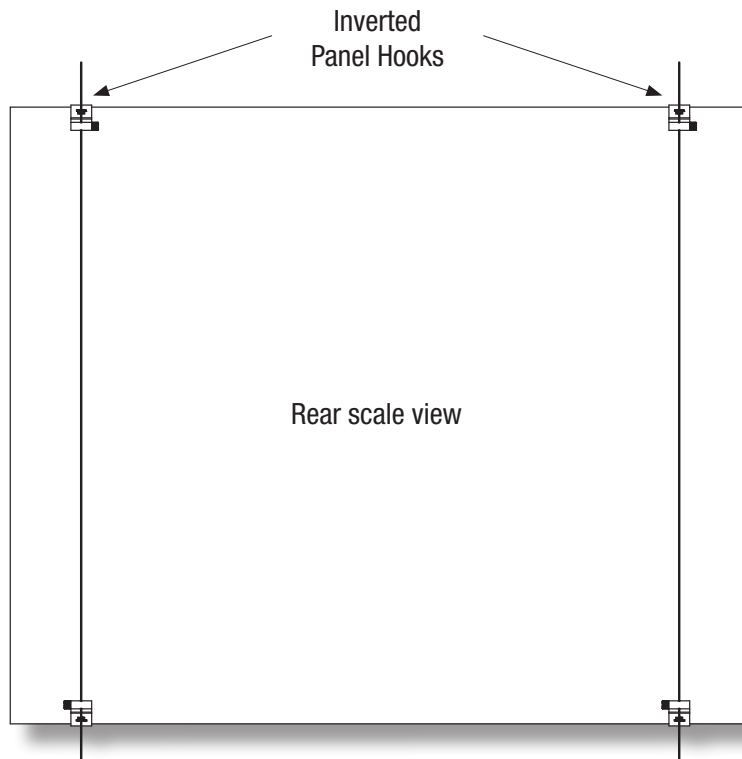

PANEL HOOK H3005

Inverted Panel Hook

Front scale view

Panel Hooks

Front loaded panel via supplied Panel Hook Clip

Panel Hook

Rear scale view

24" (w) x 20" (h) panel